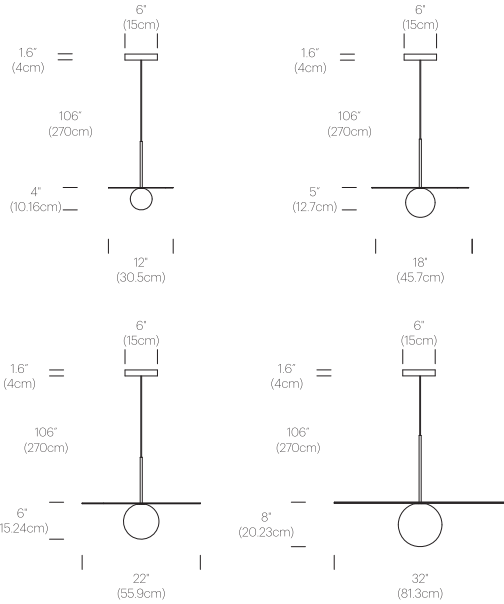

Bola Disc 32 (Rose Gold):	BOLA 32 RGD
Bola Disc 32 (Gunmetal):	BOLA 32 GUN
Bola Disc 32 (Gloss White/Chrome):	BOLA 32 WHT
Bola Disc 32 (Matte Black):	BOLA 32 BLK

FINISHES

BOLA DISC

DIMENSIONS

BOLA DISC 12, 18, 22, 32

LIGHT CONTROL

Hard-wired, 0-10V and ELV compatible

FEATURES

Fully Dimmable
Shade Options: 12"(30cm), 18"(46cm), 22"(56cm), 32"(81cm) Discs

SPECIFICATIONS

Voltage: 120-277V 50/60Hz
Power Consumption: 6W (12", 18"), 12W (22"), 20W (32")
Color Temperature: 2700K - 1800K (Warm Dim)
Note: 3000K CCT models and 2700 CCT models Available Upon Request
Luminosity: 290Lm (12"), 290Lm (18"), 800Lm (22"), 1625Lm (32")
Luminaire Efficacy: 65 Lumens/Watt (average)
Color Rendition Index: 95 CRI
50K hour lifespan
Cord Length: 8.9' (2.7m) (Field cuttable)
1 year warranty

CERTIFICATIONS

PACKAGING WEIGHT AND DIMENSIONS

Bola Disc 12	4LBS	15" X 7"
(Steel Shade)	1.8KG	38cm X 18cm
Bola Disc 12	2.4LBS	15" X 7"
(White Aluminum Shade)	1.1KG	38cm X 18cm
Bola Disc 18	8.6LBS	20.75" X 8"
(Steel Shade)	3.9KG	53cm X 20cm
Bola Disc 18	6.75LBS	20.75" X 8"
(White Aluminum Shade)	3KG	53cm X 20cm
Bola Disc 22	12.25LBS	24" X 10"
(Steel Shade)	5.6KG	61cm X 25cm
Bola Disc 22	9LBS	24" X 10"
(White Aluminum Shade)	4.1KG	61cm X 25cm
Bola Disc 32	23.8LBS	34.5" X 10.5"
(Steel Shade)	10.8KG	87.6cm X 27cm
Bola Disc 32	17.5LBS	34.5" X 10.5"
(White Aluminum Shade)	7.9KG	87.6cm X 27cm

NOTES

Custom requests can be considered on volume orders

Pablo

Pablo