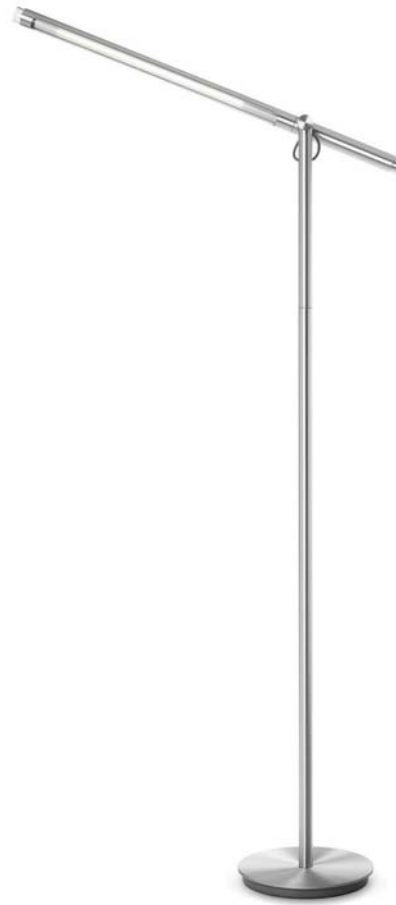

BRAZO FLOOR

DESCRIPTION

Brazo's precision machined aluminum construction allows for optimal task lighting control with 360° adjustability and 90° tilt. Brazo features a luminous and energy-efficient LED light source which can be dialed to any desired beam-spread and brightness depending on the task.

LIGHT CONTROL

Full range dim (rotary dimmer)

FEATURES

- 360° arm rotation
- 90° arm tilt
- Calibrated light focus control
- Height adjustable
- Advanced LED array eliminates multiple shadows
- Ships flat-packed
- 97% recyclable

SPECIFICATIONS

- Voltage: 120-240V 50-60Hz
- Power Consumption: 9W
- Color temperature: 3000K
- Luminosity: 450 Lumens
- Luminaire efficacy: 50 Lumens/Watt
- Color Rendition Index: 85 CRI
- Title 20 compliant
- 50K hour lifespan
- Cable length: 8' (244cm)
- Global multi-plug adapter available
- 1 year warranty

CERTIFICATIONS

PACKAGING WEIGHT AND DIMENSIONS

BRAZO FLOOR:	15.55LBS	39" X 11" X 5"
	7.1KGS	99cm X 28cm X 13cm

NOTES

Custom requests can be considered on volume orders

FINISHES

SILVER

BLACK