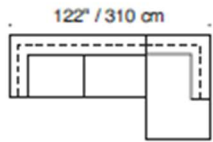

742C4310155
Stock: 2

CHES ARR.IN WHITE W/DETACH. COVER
SOFA WITH CHAISELONG 122" x 61"/37 1/2"
1x75600100155 + 1x74300210095
3x73800065055 + 1x73900070017
FABRIC ALL IN TANGENT 37