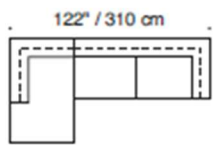

743C4310155
Stock: 2

CHES ARR.IN WHITE W/DETACH. COVER
SOFA WITH CHAISELONG 122" x 61"/37 1/2"
1x75700100155 + 1x74200210095
3x73800065055 + 1x73900070017
FABRIC ALL IN TANGENT 37

CURE II / NUEVA: $7799

LEVEL II, MUNICH: $8299

GRAVEL, PLINDY, TANGENT: $8499

HERRING: $8999

BERLIN, MUNSTER, NATURE: $9999