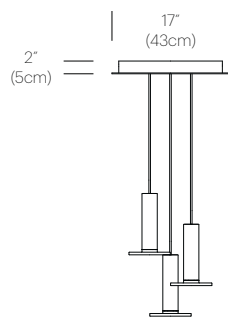

CERTIFICATIONS

PACKAGING WEIGHT AND DIMENSIONS

Cielo:	3.65LBS	11" X 7.5" X 7.5"
	1.7KGS	28cm X 19cm X 19cm
Chandelier canopy 17":	15LBS	22" X 22" X 6"
	6.8KGS	56cm X 56cm X 15cm
Chandelier canopy 26":	30LBS	32" X 32" X 6"
	13.6KGS	81cm X 81cm X 15cm

GRAY/
GRAY/
GRAY CABLE

BLACK/
BLACK/
BLACK CABLE

SATIN ALUMINUM/
GRAY CABLE

CIELO CANOPY

WHITE

DIMENSIONS

CIELO CHANDELIER 3

CIELO CHANDELIER 5