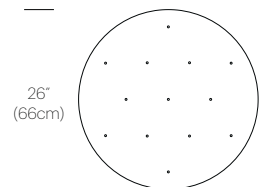

CIELO CHANDELIER CANOPY 13