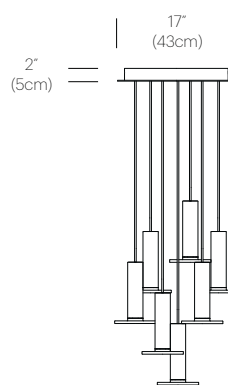

CIELO CHANDELIER 7