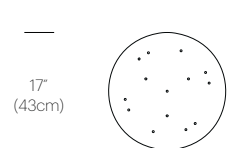

CIELO CHANDELIER CANOPY 3, 5, 7