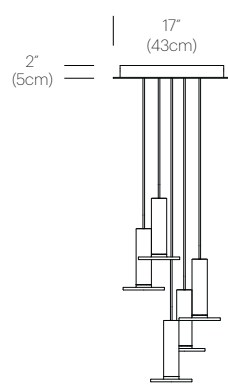

CERTIFICATIONS

PACKAGING WEIGHT AND DIMENSIONS

Cielo:	3.65LBS	11" X 7.5" X 7.5"
	1.7KGS	28cm X 19cm X 19cm
Chandelier canopy 17":	15LBS	22" X 22" X 6"
	6.8KGS	56cm X 56cm X 15cm
Chandelier canopy 26":	30LBS	32" X 32" X 6"
	13.6KGS	81cm X 81cm X 15cm

GRAY/
GRAY/
GRAY CABLE

BLACK/
BLACK/
BLACK CABLE

SATIN ALUMINUM/
GRAY CABLE

CIELO CANOPY

WHITE

DIMENSIONS

CIELO CHANDELIER 3

CIELO CHANDELIER 5