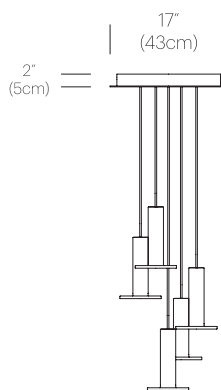

## PACKAGING WEIGHT AND DIMENSIONS

Cielo:	3.65LBS	11" X 7.5" X 7.5"
	1.7KGS	28cm X 19cm X 19cm
Chandelier canopy 17":	15LBS	22" X 22" X 6"
	6.8KGS	56cm X 56cm X 15cm
Chandelier canopy 26":	30LBS	32" X 32" X 6"
	13.6KGS	81cm X 81cm X 15cm

## DIMENSIONS

CIELO PLUS CHANDELIER

CIELO CHANDELIER 3

CIELO CHANDELIER 5

CIELO CHANDELIER CANOPY 3,5,7

CIELO CHANDELIER CANOPY 13

CIELO CHANDELIER 7

CIELO CHANDELIER 13