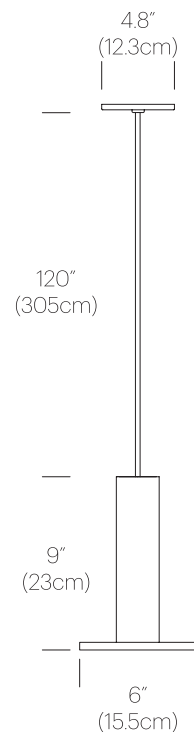

50K hour lifespan

Cable length: 10' (305cm) (Field Cuttable)

## PACKAGING WEIGHT AND DIMENSIONS

Cielo Plus:	3.65LBS	11" X 7.5" X 7.5"
	1.7KGS	28cm X 19cm X 19cm

## DIMENSIONS

CIELO PLUS