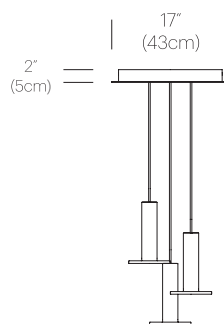

## PACKAGING WEIGHT AND DIMENSIONS

Cielo:	3.65LBS	11" X 7.5" X 7.5"
	1.7KGS	28cm X 19cm X 19cm
Chandelier canopy 17":	15LBS	22" X 22" X 6"
	6.8KGS	56cm X 56cm X 15cm
Chandelier canopy 26":	30LBS	32" X 32" X 6"
	13.6KGS	81cm X 81cm X 15cm

## DIMENSIONS

CIELO PLUS CHANDELIER

CIELO CHANDELIER 3

CIELO CHANDELIER 5

CIELO CHANDELIER CANOPY 3,5,7

CIELO CHANDELIER CANOPY 13

CIELO CHANDELIER 7

CIELO CHANDELIER 13