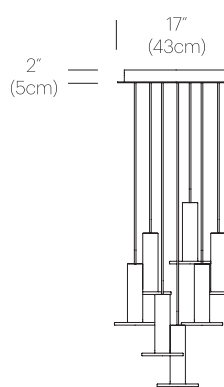

## PACKAGING WEIGHT AND DIMENSIONS

Cielo:	3.65LBS	11" X 7.5" X 7.5"
	1.7KGS	28cm X 19cm X 19cm
Chandelier canopy 17":	15LBS	22" X 22" X 6"
	6.8KGS	56cm X 56cm X 15cm
Chandelier canopy 26":	30LBS	32" X 32" X 6"
	13.6KGS	81cm X 81cm X 15cm

## DIMENSIONS

CIELO PLUS CHANDELIER

CIELO CHANDELIER 3

CIELO CHANDELIER 5

CIELO CHANDELIER CANOPY 3,5,7

CIELO CHANDELIER CANOPY 13

CIELO CHANDELIER 7

CIELO CHANDELIER 13