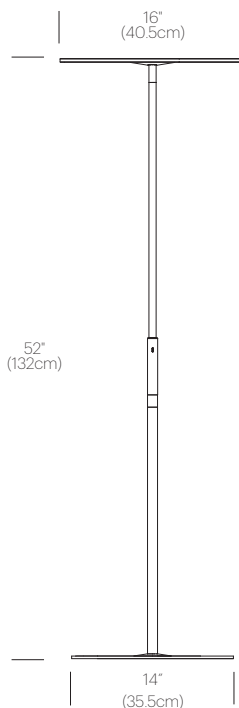

FIXTURE TYPE

Floor

LIGHT SOURCE

LED Flat-Panel

PRODUCT CODES

Circa Floor (Graphite):	CIRC FLR GPT
Circa Floor (White):	CIRC FLR WHT
Circa Floor+Ped. (Graphite):	CIRC FLR PED GPT
Circa Floor+Ped. (White):	CIRC FLR PED WHT

LIGHT CONTROL

Full range dim control 100%-10% (optical switch)

FEATURES

- 360° shade rotation
- 45° shade tilt in two directions
- USB charging port
- Ships flat-packed

SPECIFICATIONS

- Voltage: 120V or 240V 50-60Hz
- Power Consumption: 11.5W
- Color temperature: 2700K
- Luminosity: 550 Lumens
- Luminaire efficacy: 48 Lumens/Watt
- Color Rendition Index: 85 CRI
- ADA compliant
- Title 20 compliant
- 50K hour lifespan
- Cable length: 8' (244cm)
- Global multi-plug adapter available
- 1 year warranty

CERTIFICATIONS

PACKAGING WEIGHT AND DIMENSIONS

Circa Floor:	21.9LBS	29" X 18" X 3.5"
	9.9KGS	74cm X 46cm X 9cm
Circa Floor Pedestal:	2.85LBS	11" X 11" X 3"
	1.3KGS	28cm X 28cm X 8cm

NOTES

Custom requests can be considered on volume orders

FINISHES

WHITE

GRAPHITE

DIMENSIONS

CIRCA FLOOR

CIRCA FLOOR+PEDESTAL