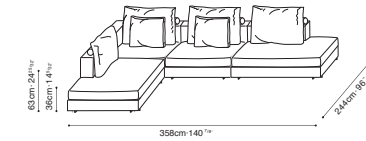

C0102208 + C0102201 + C0102210 + C0102207