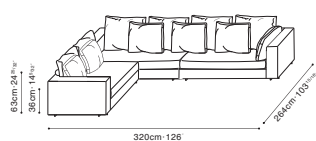

C0102203 x2 + C0102204