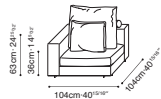

CLOUDS

CLOUDS

C0102208 + C0102210 + C0102203 + C0102211

C0102201+C0102210x2 + C0102203 + C0102211

CLOUDS STOCK COMPONENTS

C0102201
Corner Sofa

*Corner sofa can serve as either a LAF or RAF Sofa

C0102203 / C0102204
LAF Sofa / RAF Sofa

*Sofa can rotate 90 degrees to create a chaise piece

C0102210
Armless Sofa

C0102211
Ottoman

C0102207
RAF Bumper Sofa

C0102208
LAF Bumper Sofa

SAMPLE CONFIGURATIONS

C0102203 + C0102204

C0102210 + C0102211 + C0102203 + C0102204