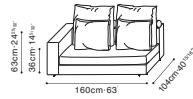

CLOUDS

CLOUDS

C0102208 + C0102210 + C0102203 + C0102211

C0102201+C0102210x2 + C0102203 + C0102211

CLOUDS STOCK COMPONENTS

C0102201
Corner Sofa

*Corner sofa can serve as either a LAF or RAF Sofa

C0102203 / C0102204
LAF Sofa / RAF Sofa

*Sofa can rotate 90 degrees to create a chaise piece

C0102210
Armless Sofa

C0102211
Ottoman

C0102207
RAF Bumper Sofa

C0102208
LAF Bumper Sofa

SAMPLE CONFIGURATIONS

C0102203 + C0102204

C0102210 + C0102211 + C0102203 + C0102204