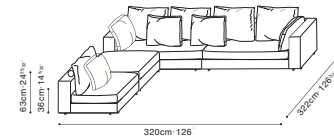

CLOUDS

CLOUDS

C0102208 + C0102210 + C0102203 + C0102211

C0102201+C0102210x2 + C0102203 + C0102211

CLOUDS STOCK COMPONENTS

C0102201
Corner Sofa

*Corner sofa can serve as either a LAF or RAF Sofa

C0102203 / C0102204
LAF Sofa / RAF Sofa

*Sofa can rotate 90 degrees to create a chaise piece

C0102210
Armless Sofa

C0102211
Ottoman

C0102207
RAF Bumper Sofa

C0102208
LAF Bumper Sofa

SAMPLE CONFIGURATIONS

C0102203 + C0102204

C0102210 + C0102211 + C0102203 + C0102204