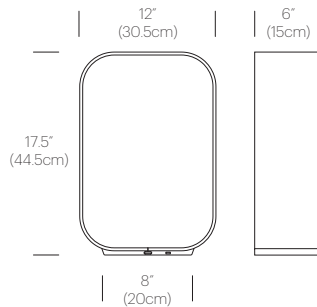

CERTIFICATIONS

PACKAGING WEIGHT AND DIMENSIONS

CONTOUR TABLE SM:	11LBS 17.5" X 12" X 6"
	5KGS 44.5cm X 30cm X 15cm
CONTOUR TABLE LG:	13LBS 25" X 13" X 6"
	6KGS 63.5cm X 33cm X 15cm

NOTES

Custom requests can be considered on volume orders

FINISHES

DIMENSIONS

TABLE SM

TABLE LG