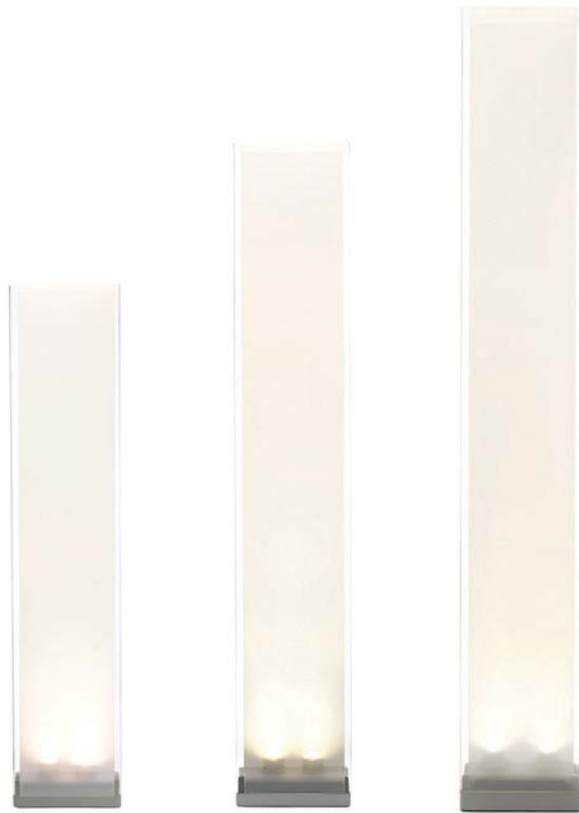

CORTINA FLOOR

DESCRIPTION

The timeless Cortina lamp is architectural simplicity. Its stoic clear acrylic shade features a sensual translucent mesh fabric diffuser to shield the lamp's dimmable light source. Cortina allows you to set any mood depending on the moment.

FIXTURE TYPE

Floor

LIGHT SOURCE

Cortina 48/60:

(2x) White med base 60W PAR 16 NSP bulbs: 1300lm

Cortina 72:

(2x) White med base 75W PAR 16 NSP bulbs: 1800lm

PRODUCT CODES

Cortina 48: CORT 48

Cortina 60: CORT 60

Cortina 72: CORT 72

LIGHT CONTROL

Full range dim (in-line rotary dimmer)

FEATURES

Multiple sizes for a variety of applications

SPECIFICATIONS

Voltage: 120V or 240V

Cable length: 6' (182cm)

1 year warranty

CERTIFICATIONS

UL listed components

PACKAGING WEIGHT AND DIMENSIONS

Cortina 48: 24.6LBS 58" X 13" X 6.5"
11.2KGS 147cm X 33cm X 17cm

Cortina 60: 25LBS 68" X 3" X 6.5"
11.3KGS 173cm X 8cm X 17cm

Cortina 72: 44LBS 82.5" X 14" X 7.5"
20KGS 210cm X 36cm X 19cm

NOTES

Custom requests can be considered on volume orders