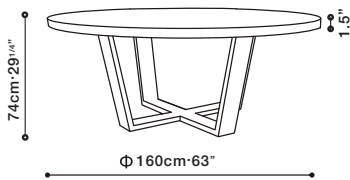

DOMO / TOP: Oak or Walnut veneered. BASE: Solid Ash. FINISH OPTIONS: Available in Grey Oak or Brown Walnut. FEATURES: Optional Oak veneered Lazy Susan available in Grey Oak.

C0553601

C0553602

C0753604

C0753605