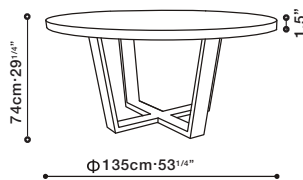

DOMO / TOP: Oak or Walnut veneered. BASE: Solid Ash. FINISH OPTIONS: Available in Grey Oak or Brown Walnut. FEATURES: Optional Oak veneered Lazy Susan available in Grey Oak.

C0553601

C0553602

C0753604

C0753605