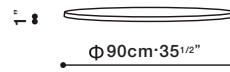

DOMO / TOP: Oak or Walnut veneered. BASE: Solid Ash. FINISH OPTIONS: Available in Grey Oak or Brown Walnut. FEATURES: Optional Oak veneered Lazy Susan available in Grey Oak.

C0553601

C0553602

C0753604

C0753605