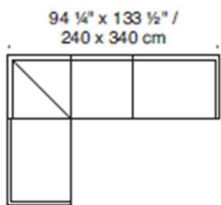

654C4240340
Stock: 2
REVERSIBLE
DROP ARRANGEMENT
CALICO + REMOVEABLE COVER
CORNER SOFA 94 1/2" x 133 1/2"
1x65300140100 + 1x65100100100
+ 1x65000100100 + 1x65200140100
2x65800055055 + 1x65800055075
+ 2x65800055095
FREE STANDING #651
ALL IN FABRIC GRAVEL 07

CURE II / NUEVA: $11,999

LEVEL II, MUNICH: $12,499

GRAVEL, PLINDY, TANGENT: $12,799

HERRING: $13,499

BERLIN, MUNSTER, NATURE: $14,499