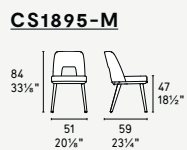

FOYER

Design by Edi e Paolo Ciani / Calligaris Studio