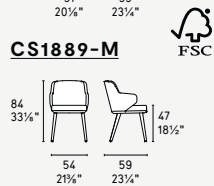

FOYER

Design by Edi e Paolo Ciani / Calligaris Studio