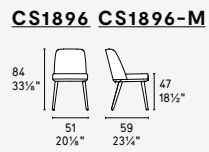

FOYER

Design by Edi e Paolo Ciani / Calligaris Studio