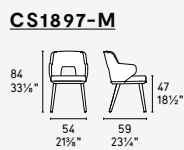

FOYER

Design by Edi e Paolo Ciani / Calligaris Studio