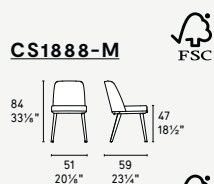

FOYER

Design by Edi e Paolo Ciani / Calligaris Studio