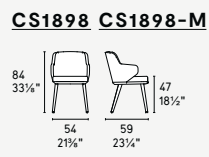

FOYER

Design by Edi e Paolo Ciani / Calligaris Studio