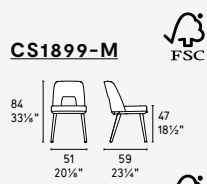

FOYER

Design by Edi e Paolo Ciani / Calligaris Studio