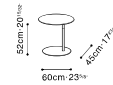

# JOY

C06D1301 Side Table

Gold Steel Frame, Available in:

Grey Oak  
Carrara Marble

# PEBBLE

C06A1400 Side Table

Darkened Steel Base, Top Available in:

Black Walnut  
Mystique Brown Marble  
Carrara Marble