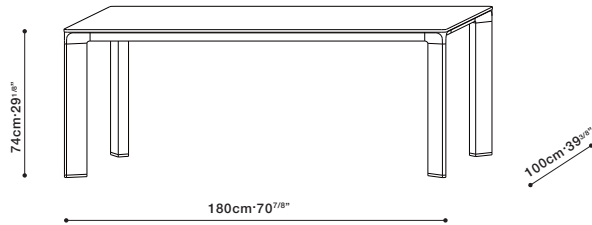

JOINT / TOP: Table top is available in Grey Oak Veneer. **LEGS:** Legs are constructed with solid Ash Wood and available in Grey Oak. **SUPPORT:** Top and legs are reinforced with internal steel frame.

C05C1302