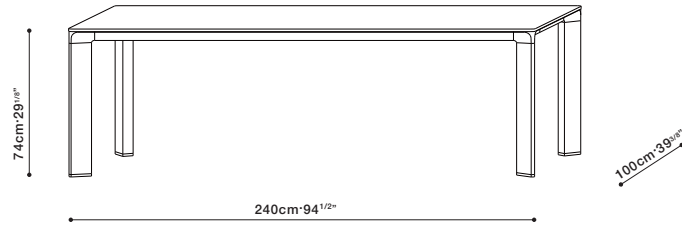

JOINT / TOP: Table top is available in Grey Oak Veneer. **LEGS:** Legs are constructed with solid Ash Wood and available in Grey Oak. **SUPPORT:** Top and legs are reinforced with internal steel frame.

C05C1304