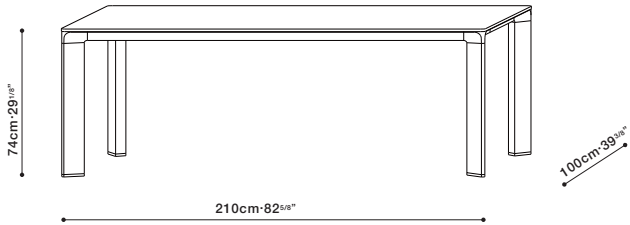

JOINT / TOP: Table top is available in Grey Oak Veneer. **LEGS:** Legs are constructed with solid Ash Wood and available in Grey Oak. **SUPPORT:** Top and legs are reinforced with internal steel frame.

C05C1303