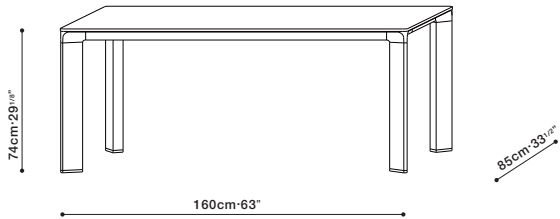

JOINT / TOP: Table top is available in Grey Oak Veneer. **LEGS:** Legs are constructed with solid Ash Wood and available in Grey Oak. **SUPPORT:** Top and legs are reinforced with internal steel frame.

C05C1301