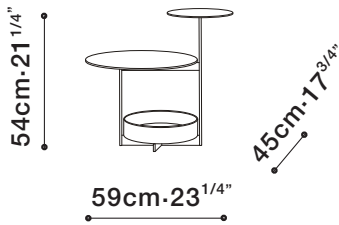

C06D1301

Grey Oak