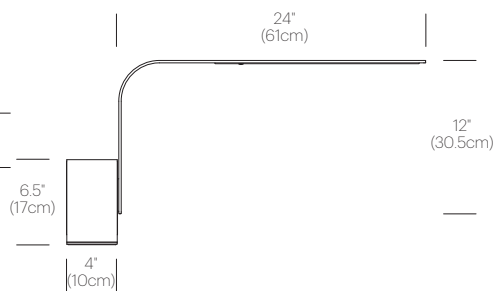

## PACKAGING WEIGHT AND DIMENSIONS

LIM:	8.95LBS	25.5" X 13.5" X 2.5"
	4.1KGS	65cm X 34cm X 6cm

## DIMENSIONS

LIM L

LIM C