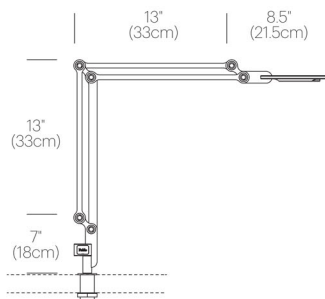

SPECIFICATIONS

- Voltage: 120-240V 50-60Hz
- Power Consumption: 7.5W
- Color Temperature: 3000K
- Luminosity: 350 Lumens
- Luminaire efficacy: 47 Lumens/Watt
- Color Rendition Index: 90 CRI
- 50K hour lifespan
- Cable length: 8' (244cm)
- Global multi-plug adapter available

CERTIFICATIONS

FINISHES

DIMENSIONS

LINK MEDIUM TABLE

LINK USB PORT ADD-ON

PRODUCT CODES

Link Medium Table (Silver):	LINK MED TBL SLV
Link Medium Table (White):	LINK MED TBL WHT
Link Medium Table (Black):	LINK MED TBL BLK
Link USB (White)	LINK USB
Link Medium Surface Mount:	Special order only

PACKAGING WEIGHT AND DIMENSIONS

Link Medium:	3.25LBS	33" X 6.5" X 4.5"
	1.5KGS	84cm X 17cm X 11cm
Link Table Base:	7.65LBS	12.5" X 12" X 4"
	3.5KGS	32cm X 30cm X 10cm

NOTES

- Occupancy sensor model available upon request
- Custom requests can be considered on volume orders
- Link USB sold separately

LINK MEDIUM SURFACE MOUNT

SURFACE MOUNT AVAILABLE FOR 2-1.2" (5-3cm) AND 1.2-3" (3-7.6cm) WORKSURFACES