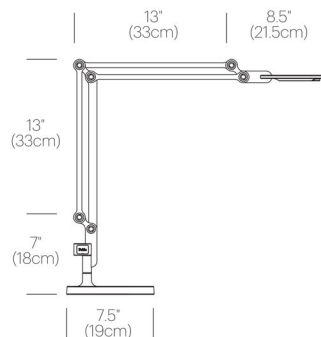

SPECIFICATIONS

- Voltage: 120-240V 50-60Hz
- Power Consumption: 7.5W
- Color Temperature: 3000K
- Luminosity: 350 Lumens
- Luminaire efficacy: 47 Lumens/Watt
- Color Rendition Index: 90 CRI
- 50K hour lifespan
- Cable length: 8' (244cm)
- Global multi-plug adapter available

CERTIFICATIONS

FINISHES

DIMENSIONS

LINK MEDIUM TABLE

LINK USB PORT ADD-ON

PRODUCT CODES

Link Medium Table (Silver):	LINK MED TBL SLV
Link Medium Table (White):	LINK MED TBL WHT
Link Medium Table (Black):	LINK MED TBL BLK
Link USB (White)	LINK USB
Link Medium Surface Mount:	Special order only

PACKAGING WEIGHT AND DIMENSIONS

Link Medium:	3.25LBS	33" X 6.5" X 4.5"
	1.5KGS	84cm X 17cm X 11cm
Link Table Base:	7.65LBS	12.5" X 12" X 4"
	3.5KGS	32cm X 30cm X 10cm

NOTES

- Occupancy sensor model available upon request
- Custom requests can be considered on volume orders
- Link USB sold separately

LINK MEDIUM SURFACE MOUNT

SURFACE MOUNT AVAILABLE FOR 2-1.2" (5-3cm) AND 1.2-3" (3-7.6cm) WORKSURFACES