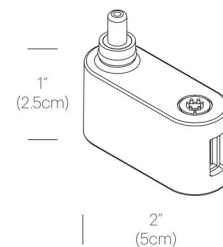

SPECIFICATIONS

- Voltage: 120-240V 50-60Hz
- Power Consumption: 7.5W
- Color Temperature: 3000K
- Luminosity: 350 Lumens
- Luminaire efficacy: 47 Lumens/Watt
- Color Rendition Index: 90 CRI
- 50K hour lifespan
- Cable length: 8' (244cm)
- Global multi-plug adapter available

CERTIFICATIONS

FINISHES

DIMENSIONS

LINK MEDIUM TABLE

LINK USB PORT ADD-ON

PRODUCT CODES

Link Medium Table (Silver):	LINK MED TBL SLV
Link Medium Table (White):	LINK MED TBL WHT
Link Medium Table (Black):	LINK MED TBL BLK
Link USB (White)	LINK USB
Link Medium Surface Mount:	Special order only

PACKAGING WEIGHT AND DIMENSIONS

Link Medium:	3.25LBS	33" X 6.5" X 4.5"
	1.5KGS	84cm X 17cm X 11cm
Link Table Base:	7.65LBS	12.5" X 12" X 4"
	3.5KGS	32cm X 30cm X 10cm

NOTES

- Occupancy sensor model available upon request
- Custom requests can be considered on volume orders
- Link USB sold separately