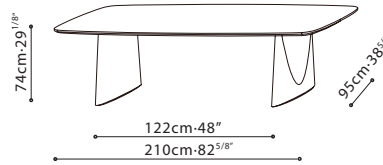

**OLIVE/** **BASE:** Hand molded steel in black metallic paint. **TOP:** Carrara Marble or Galaxy Grey Marble.

C05H0901

C05H0902

C05H0903

C05H0904

Carrara Marble

Galaxy Grey Marble