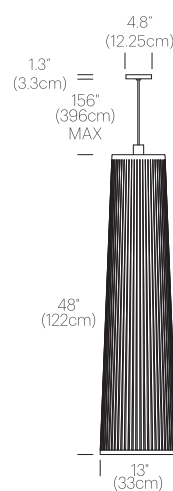

FIXTURE TYPE

Pendant

LIGHT SOURCE

(1) 3000K E26 base 60W PAR30 NSP halogen bulb:
1090lm

LED equivalent available upon request

PRODUCT CODES

Solis 24 (White):	SOLI 24 WHT
Solis 24 (Black):	SOLI 24 BLK
Solis 24 (Brown):	SOLI 24 BRN
Solis 24 (Silver):	SOLI 24 SLV
Solis 48 (White):	SOLI 48 WHT
Solis 48 (Black):	SOLI 48 BLK
Solis 48 (Brown):	SOLI 48 BRN
Solis 48 (Silver):	SOLI 48 SLV
Solis 72 (White):	SOLI 72 WHT
Solis 72 (Black):	SOLI 72 BLK
Solis 72 (Brown):	SOLI 72 BRN
Solis 72 (Silver):	SOLI 72 SLV
Solis Wall Plate Cover:	SOLI WALL HW CVR

Voltage: 120V or 240V 50/60Hz

Fire retardant polyester fabric

Cable length: 13' (396cm) from lamp to dimmer (Field Cuttable for pendant),

6' (183cm) from dimmer to plug

1 year warranty

CERTIFICATIONS

UL listed components

PACKAGING WEIGHT AND DIMENSIONS

Solis 24/48/72:	8.6LBS	14.5" X 13.5" X 8.5"
	3.9KGS	37cm X 34cm X 22cm

NOTES

Custom requests can be considered on volume orders

DIMENSIONS

SOLIS 24

SOLIS 48

SOLIS 72