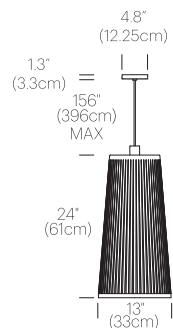

PACKAGING WEIGHT AND DIMENSIONS

Solis 24/48/72:	8.6LBS	14.5" X 13.5" X 8.5"
	3.9KGS	37cm X 34cm X 22cm

NOTES

Custom requests can be considered on volume orders

DIMENSIONS

SOLIS 24

SOLIS 48

SOLIS 72