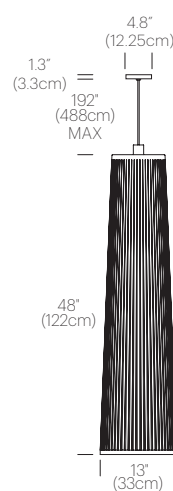

FIXTURE TYPE

Pendant

LIGHT SOURCE

(1) 3000K E26 base 60W PAR30 NSP halogen bulb:
1090lm
LED equivalent available upon request

PRODUCT CODES

| | |
|-------------------------|------------------|
| Solis 24 (White): | SOLI 24 WHT |
| Solis 24 (Black): | SOLI 24 BLK |
| Solis 24 (Brown): | SOLI 24 BRN |
| Solis 24 (Silver): | SOLI 24 SLV |
| Solis 48 (White): | SOLI 48 WHT |
| Solis 48 (Black): | SOLI 48 BLK |
| Solis 48 (Brown): | SOLI 48 BRN |
| Solis 48 (Silver): | SOLI 48 SLV |
| Solis 72 (White): | SOLI 72 WHT |
| Solis 72 (Black): | SOLI 72 BLK |
| Solis 72 (Brown): | SOLI 72 BRN |
| Solis 72 (Silver): | SOLI 72 SLV |
| Solis Wall Plate Cover: | SOLI WALL HW CVR |

FINISHES

LIGHT CONTROL

Full range dim (in-line slide dimmer)
Can be hard-wired

FEATURES

Ships flat-packed
Full-range dim

SPECIFICATIONS

Voltage: 120V or 240V 50/60Hz
Fire retardant polyester fabric
Cable length: 16' (488cm) (Field Cuttable)
1 year warranty

CERTIFICATIONS

UL listed components

PACKAGING WEIGHT AND DIMENSIONS

| | | |
|-----------------|--------|----------------------|
| Solis 24/48/72: | 8.6LBS | 14.5" X 13.5" X 8.5" |
| | 3.9KGS | 37cm X 34cm X 22cm |

NOTES

Custom requests can be considered on volume orders

DIMENSIONS

SOLIS 24

SOLIS 48

SOLIS 72