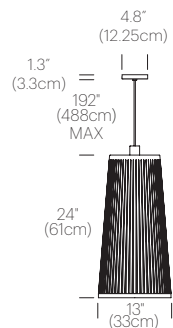

CERTIFICATIONS

UL listed components

PACKAGING WEIGHT AND DIMENSIONS

| | | |
|-----------------|--------|----------------------|
| Solis 24/48/72: | 8.6LBS | 14.5" X 13.5" X 8.5" |
| | 3.9KGS | 37cm X 34cm X 22cm |

NOTES

Custom requests can be considered on volume orders

DIMENSIONS

SOLIS 24

SOLIS 48

SOLIS 72