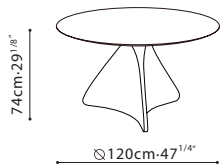

SPECS

SPIN Dining Table/ **BASE:** Hand molded steel, in black metallic paint or Eco-leather. **TOP:** Marble, tempered glass (C05H1001/C05H1002 only).

C05H1001(Top)+B51H1001(Base)

C05H1002(Top)+B51H1001(Base)

C05H1003(Top)+B51H1003(Base)

B50H1008 Lazy

*For C05H1002 only

B50H1009 Lazy

*For C05H1003 only

C05H1004(Top)+B51H1004(Base)

C05H1005(Top)+B51H1004(Base)

TOP: