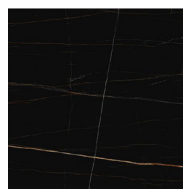

SPECS

SPIN Dining Table/ **BASE:** Hand molded steel, in black metallic paint or Eco-leather. **TOP:** Marble, tempered glass (C05H1001/C05H1002 only).

C05H1001(Top)+B51H1001(Base)

C05H1002(Top)+B51H1001(Base)

C05H1003(Top)+B51H1003(Base)

B50H1008 Lazy

*For C05H1002 only

B50H1009 Lazy

*For C05H1003 only

C05H1004(Top)+B51H1004(Base)

C05H1005(Top)+B51H1004(Base)

TOP:

Smoke Grey Glass
(Avail for C05H1001 / C05H1002 Only)

Carrara Marble

Galaxy Grey Marble

Lauren Black Gold Marble

FC-13 Cognac

FC-14 Anchor Gray

Black Metallic Paint

BASE: