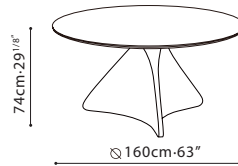

SPECS

SPIN Dining Table/ **BASE:** Hand molded steel, in black metallic paint or Eco-leather. **TOP:** Marble, tempered glass (C05H1001/C05H1002 only).

C05H1001(Top)+B51H1001(Base)

C05H1002(Top)+B51H1001(Base)

C05H1003(Top)+B51H1003(Base)

B50H1008 Lazy

*For C05H1002 only

B50H1009 Lazy

*For C05H1003 only

C05H1004(Top)+B51H1004(Base)

C05H1005(Top)+B51H1004(Base)

TOP: