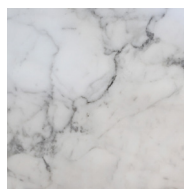

SPECS

SPIN Dining Table/ **BASE:** Hand molded steel, in black metallic paint or Eco-leather. **TOP:** Marble, tempered glass (C05H1001/C05H1002 only).

C05H1001(Top)+B51H1001(Base)

C05H1002(Top)+B51H1001(Base)

C05H1003(Top)+B51H1003(Base)

B50H1008 Lazy

*For C05H1002 only

B50H1009 Lazy

*For C05H1003 only

C05H1004(Top)+B51H1004(Base)

C05H1005(Top)+B51H1004(Base)

TOP:

Smoke Grey Glass
(Avail for C05H1001 / C05H1002 Only)

Carrara Marble

Galaxy Grey Marble

Lauren Black Gold Marble

FC-13 Cognac

FC-14 Anchor Gray

Black Metallic Paint

BASE: