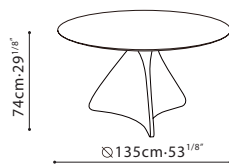

SPECS

SPIN Dining Table/ **BASE:** Hand molded steel, in black metallic paint or Eco-leather. **TOP:** Marble, tempered glass (C05H1001/C05H1002 only).

C05H1001(Top)+B51H1001(Base)

C05H1002(Top)+B51H1001(Base)

C05H1003(Top)+B51H1003(Base)

B50H1008 Lazy

*For C05H1002 only

B50H1009 Lazy

*For C05H1003 only

C05H1004(Top)+B51H1004(Base)

C05H1005(Top)+B51H1004(Base)

TOP: