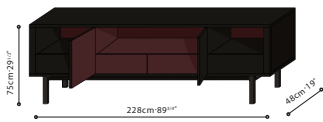

C04A1901.22

*High Feet
*Finish: Black Walnut + Venetian Red Lacquer