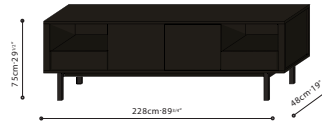

C04A1901.13

*High Feet
*Finish: Brown Walnut