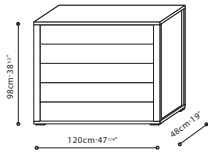

STILTS DRESSER / FRAME: Available in matted Camel Lacquer with Black Walnut or Brown Walnut veneer. LEGS: Steel legs finished in black metallic paint. DRAWER: Push-pull drawer system with invisible drawer runners. Drawer fronts are finished in matted Camel Lacquer

C04A1908