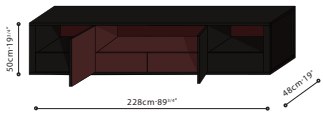

*Low Feet
*Finish: Black Walnut + Venetian Red Lacquer