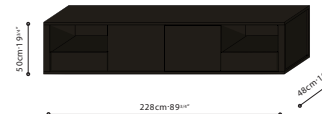

*Low Feet
*Finish: Brown Walnut