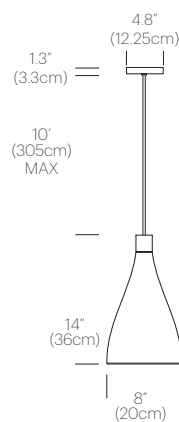

Cable length: 10' (305cm)

Title 20/Title 24 compliant

Dark Sky compliant

1 year warranty

CERTIFICATIONS

PACKAGING WEIGHT AND DIMENSIONS

Swell Single:	5.25LBS	15.5" X 16" X 14.5"
	2.4KGS	39cm X 41cm X 37cm

NOTES

Custom requests can be considered on volume orders

FINISHES

WHITE/
BRASS

BLACK/
BRASS

BRASS/
BRASS

DIMENSIONS

SWELL SINGLE NARROW

SWELL SINGLE MEDIUM

SWELL SINGLE WIDE