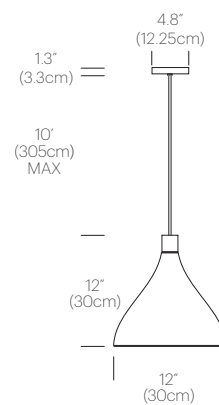

Cable length: 10' (305cm)

Title 20/Title 24 compliant

Dark Sky compliant

1 year warranty

CERTIFICATIONS

PACKAGING WEIGHT AND DIMENSIONS

Swell Single:	5.25LBS	15.5" X 16" X 14.5"
	2.4KGS	39cm X 41cm X 37cm

NOTES

Custom requests can be considered on volume orders

FINISHES

WHITE/
BRASS

BLACK/
BRASS

BRASS/
BRASS

DIMENSIONS

SWELL SINGLE NARROW

SWELL SINGLE MEDIUM

SWELL SINGLE WIDE