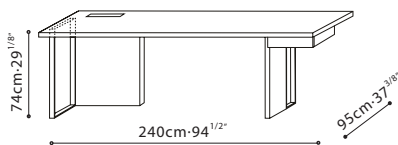

TIME DESK / FRAME: Available in Oak veneer and finished in Grey Oak, Natural Oak and Graphite Oak. **TOP:** Featuring an easy access cord management opening. With the exception to C05D1104 and C05D1105, tops are reinforced with an internal steel frame. **BASE:** Steel legs are finished in black or CHP(Champagne) Silver metallic paint and capped with plastic glides. Wooden Box Base comes finished in Grey Oak, Natural Oak and Graphite Oak. Box leg is necessary for the Time series **DRAWER:** Available in Grey Oak, Natural Oak and Graphite Oak.

C05D1101+(B52D1107+B51D1108)

C05D1102+(B52D1107+B51D1108)

C05D1103+(B52D1107+B51D1108)

C05D1104+(B52D1107+B51D1108)

C05D1105+(B52D1107+B51D1108)

Time Desk Components:

B52D1107 Drawer Component B51D1108 Box Leg Component