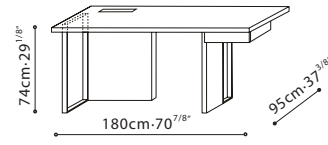

TIME DESK / FRAME: Available in Oak veneer and finished in Grey Oak, Natural Oak and Graphite Oak. **TOP:** Featuring an easy access cord management opening. With the exception to C05D1104 and C05D1105, tops are reinforced with an internal steel frame. **BASE:** Steel legs are finished in black or CHP(Champagne) Silver metallic paint and capped with plastic glides. Wooden Box Base comes finished in Grey Oak, Natural Oak and Graphite Oak. Box leg is necessary for the Time series **DRAWER:** Available in Grey Oak, Natural Oak and Graphite Oak.

C05D1101+(B52D1107+B51D1108)

C05D1102+(B52D1107+B51D1108)

C05D1103+(B52D1107+B51D1108)

C05D1104+(B52D1107+B51D1108)

C05D1105+(B52D1107+B51D1108)

Time Desk Components:

B52D1107 Drawer Component B51D1108 Box Leg Component