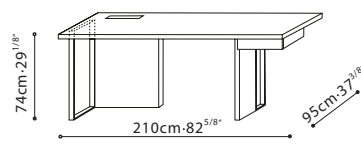

TIME DESK / FRAME: Available in Oak veneer and finished in Grey Oak, Natural Oak and Graphite Oak. **TOP:** Featuring an easy access cord management opening. With the exception to C05D1104 and C05D1105, tops are reinforced with an internal steel frame. **BASE:** Steel legs are finished in black or CHP(Champagne) Silver metallic paint and capped with plastic glides. Wooden Box Base comes finished in Grey Oak, Natural Oak and Graphite Oak. Box leg is necessary for the Time series **DRAWER:** Available in Grey Oak, Natural Oak and Graphite Oak.

C05D1101+(B52D1107+B51D1108)

C05D1102+(B52D1107+B51D1108)

C05D1103+(B52D1107+B51D1108)

C05D1104+(B52D1107+B51D1108)

C05D1105+(B52D1107+B51D1108)

Time Desk Components:

B52D1107 Drawer Component B51D1108 Box Leg Component