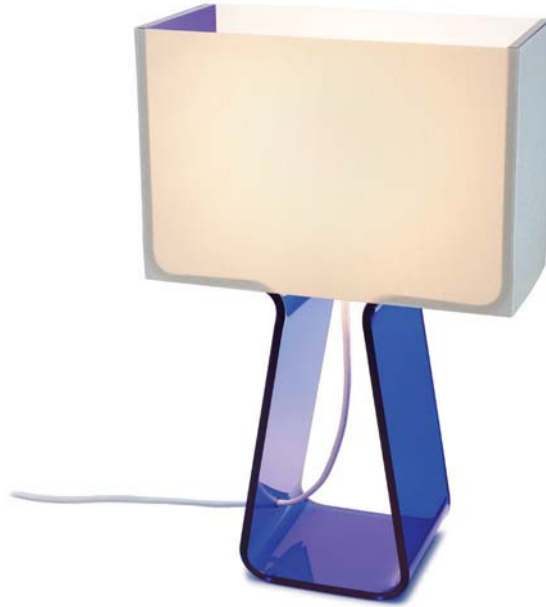

TUBE TOP COLORS

DESCRIPTION

A minimalist statement in form and proportion, Tube Top combines a transparent formed acrylic base to support its elegant mesh fabric shade in tension, steering away from conventional modes of construction. Its lightweight shade appears to float freely, gently tethered by its fabric cable.

FIXTURE TYPE

Table

LIGHT SOURCE

TT C: (1) Glossy White E12 candelabra base 60W G16½ bulb: 672 lm

PRODUCT CODES

Tube Top (Yellow):	TUBE 14 YEL
Tube Top (Bright Green):	TUBE 14 GRN
Tube Top (Ruby Red):	TUBE 14 RED
Tube Top (Hot Pink):	TUBE 14 PIN
Tube Top (Sky Blue):	TUBE 14 SKY
Tube Top (Cobalt Blue):	TUBE 14 BLU

LIGHT CONTROL

Full range dim (In-line rotary dimmer)

FEATURES

Full-range dimmer

SPECIFICATIONS

Voltage: 120V or 220V

Cable length: 6' (182cm)

1 year warranty

CERTIFICATIONS

PACKAGING WEIGHT AND DIMENSIONS

TT 14:	3.55LBS	16" X 11" X 5.5"
	1.6KGS	41cm X 28cm X 14cm

NOTES

Custom requests can be considered on volume orders

FINISHES

WHITE/
GREEN

WHITE/
HOT PINK

WHITE/
YELLOW

WHITE/
SKY BLUE

WHITE/
COBALT

WHITE/
RUBY RED

DIMENSIONS

TUBE TOP COLOR