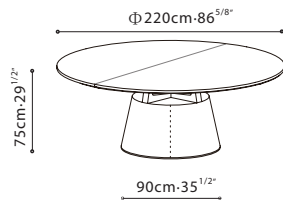

UNITY L SIMPLE/ TOP: Available in Grey Oak or Black Walnut veneer. **FRAME:** Support base is constructed with solid Ash Wood. Base is produced with MDF and plywood reinforcements, upholstered in Black Eco Leather, (FC-11).

CF5B0804

Base in FC-11 Eco-leather