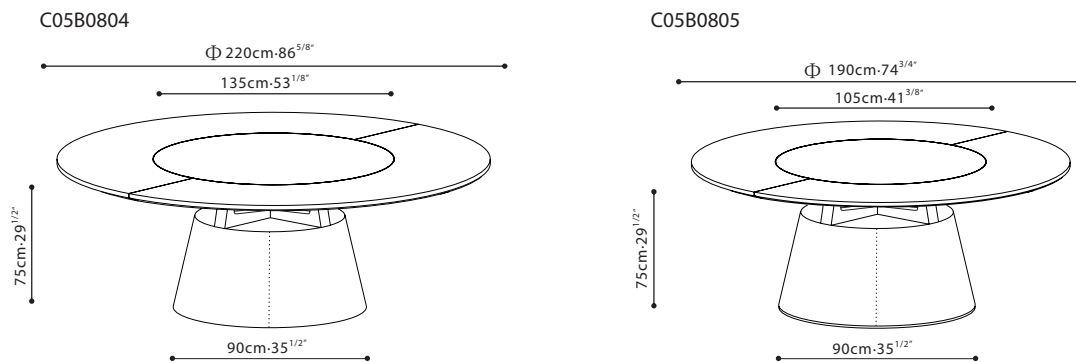

SPECS

UNITY L/ TOP: Available in Graphite oak veneer and white/grey ceramic **COMBO.** **FRAME:** Support base is constructed with solid Ash Wood and finished in Grey Oak. Base is produced with MDF and plywood reinforcements, upholstered in Black Eco Leather, (FC-11). Lazy Susan on Unity Tables C05B0804 and C05B0805 come with an electric lift capability for easy cleaning purposes.

Lift mechanism schematic

*Unity C05B0804/05 comes with a remote-controlled lift mechanism which allows the Lazy Susan to be lifted mechanically for easy cleaning. The cord is detachable, 3 meters long. 2*AAA battery is required for the handheld remote which controls the lift mechanism. A US adaptor is required and not included. (Input voltage is 110-240V, which means a voltage converter is not required for standard US outlets)