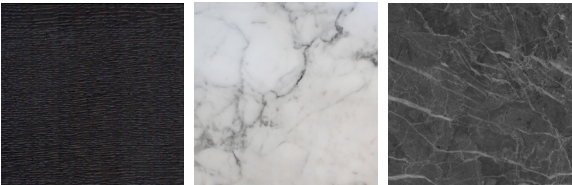

FC-11

UNITY S/ TOP: Available in Grey Oak, Carrara Marble or Galaxy Grey Marble. **FRAME:** Support base is constructed with solid Ash Wood and finished in Grey Oak. Base is produced with MDF and plywood reinforcements, upholstered in Eco Leather, (FC-11 or FC-08). **LAZY SUSAN:** Optional Lazy Susan, B50B0807, is finished in Grey Oak, and is available for Unity Table C05B0803 and C05B0806.

C05B0803

C05B0806

B50B0807

*Suitable for C05B0803 Only

TOP:

Grey Oak Carrara Marble Galaxy Grey Marble

BASE:

FC-11 FC-08