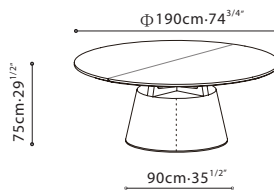

CF5B0805

Base in FC-11 Eco-leather