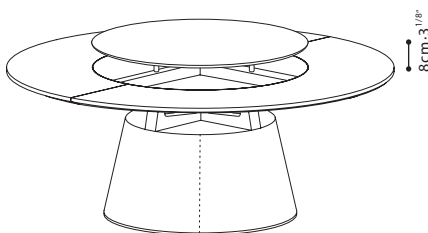

Lift mechanism schematic

*Unity C05B0804/05 comes with a remote-controlled lift mechanism which allows the Lazy Susan to be lifted mechanically for easy cleaning. The cord is detachable, 3 meters long. 2*AAA battery is required for the handheld remote which controls the lift mechanism. A US adaptor is required and not included. (Input voltage is 110-240V, which means a voltage converter is not required for standard US outlets)