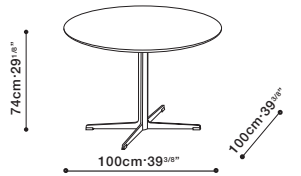

VARY TABLE / TOP: Brown Walnut, Carrara or Imperial Green marble (not all finishes available on all sizes).
 BASE: Black Metallic painted Steel base with solid wood batten accents in Brown Walnut. Feet capped with plastic glides.

LOUNGE TABLE

C05D1408

BISTRO TABLES

C05D1412

C05D1416

BAR TABLE

C05D1418

Brown Walnut