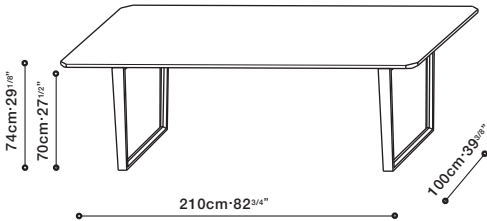

VERGE / VERGE / TOP: Available in four options: Black Walnut, Brown Walnut, or Carrara Marble. **BASE:** Solid Ash. **FINISH OPTIONS:** Black Walnut or Brown Walnut. Black Walnut and Carrara Marble top will always come with Black Walnut base, while Brown Walnut will always come with Brown Walnut base.

C05A0803