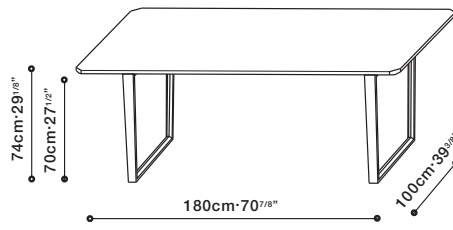

VERGE / VERGE / TOP: Available in four options: Black Walnut, Brown Walnut, or Carrara Marble. **BASE:** Solid Ash. **FINISH OPTIONS:** Black Walnut or Brown Walnut. Black Walnut and Carrara Marble top will always come with Black Walnut base, while Brown Walnut will always come with Brown Walnut base.

C05A0802