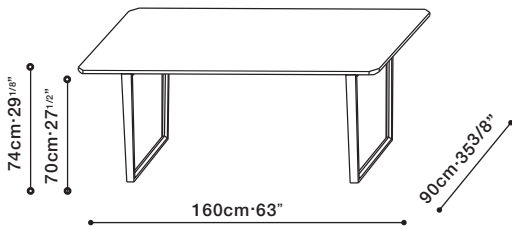

VERGE / VERGE / TOP: Available in four options: Black Walnut, Brown Walnut, or Carrara Marble. **BASE:** Solid Ash. **FINISH OPTIONS:** Black Walnut or Brown Walnut. Black Walnut and Carrara Marble top will always come with Black Walnut base, while Brown Walnut will always come with Brown Walnut base.

C05A0805