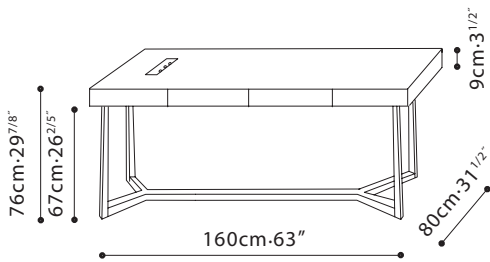

**VESSEL DESK** / TOP: Grey Oak. DRAWER: Grey Oak. BASE: Solid Ash. FINISH OPTIONS: Grey Oak. FEATURES: Two easy access drawers, as well as cable management holes.

C0552014

C0552015

C0552018

C0552017