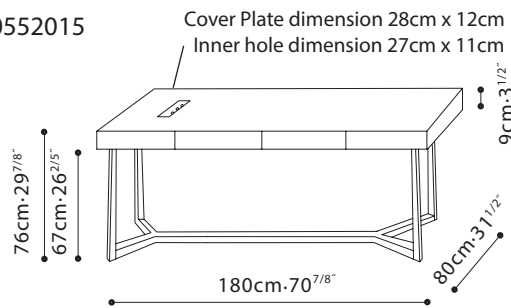

**VESSEL DESK** / TOP: Grey Oak. DRAWER: Grey Oak. BASE: Solid Ash. FINISH OPTIONS: Grey Oak. FEATURES: Two easy access drawers, as well as cable management holes.

C0552014

C0552015

C0552018

C0552017