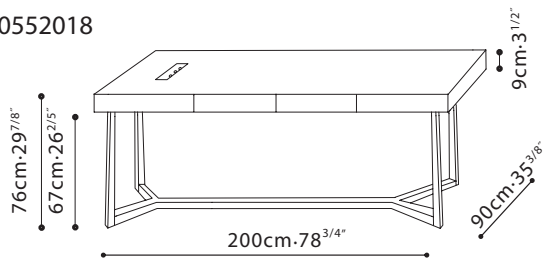

**VESSEL DESK** / TOP: Grey Oak. DRAWER: Grey Oak. BASE: Solid Ash. FINISH OPTIONS: Grey Oak. FEATURES: Two easy access drawers, as well as cable management holes.

C0552014

C0552015

C0552018

C0552017