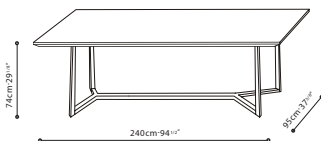

VESSEL / TOP: Grey Oak top comes with an internal steel reinforcement for added support. BASE: Solid Ash. FINISH OPTIONS: Grey Oak.

C0552019

C0552011

C0552012

C0552013

Grey Oak