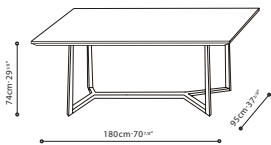

VESSEL / TOP: Grey Oak top comes with an internal steel reinforcement for added support. BASE: Solid Ash. FINISH OPTIONS: Grey Oak.

C0552019

C0552011

C0552012

C0552013

Grey Oak