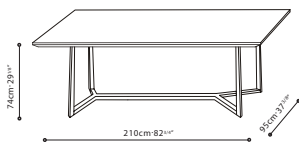

VESSEL / TOP: Grey Oak top comes with an internal steel reinforcement for added support. BASE: Solid Ash. FINISH OPTIONS: Grey Oak.

C0552019

C0552011

C0552012

C0552013

Grey Oak