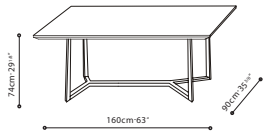

VESSEL / TOP: Grey Oak top comes with an internal steel reinforcement for added support. BASE: Solid Ash. FINISH OPTIONS: Grey Oak.

C0552019

C0552011

C0552012

C0552013

Grey Oak