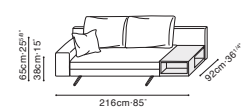

WAKE

WAKE

WAKE STOCK COMPONENTS

C01D0205
Sofa

C01D0201
Armless Sofa

C01D0208 / C01D0209
LAF Sofa / RAF Sofa

C01D0212 + B12D0231
Armless Sofa + Table Component

C01D0213 + B12D0231
Armless Sofa + Table Component

C01D0218 + B12D0231
LAF Sofa + Table Component

C01D0219 + B12D0231
RAF Sofa + Table Component

C01D0222 / C01D0223
LAF Chaise / RAF Chaise

C01D0230
Daybed

C01D0222 + C01D0201 + C01D0201 + C01D0212 + C01D0209 + B12D0231