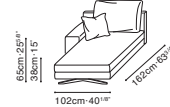

WAKE

WAKE

WAKE STOCK COMPONENTS

C01D0205
Sofa

C01D0201
Armless Sofa

C01D0208 / C01D0209
LAF Sofa / RAF Sofa

C01D0212 + B12D0231
Armless Sofa + Table Component

C01D0213 + B12D0231
Armless Sofa + Table Component

C01D0218 + B12D0231
LAF Sofa + Table Component

C01D0219 + B12D0231
RAF Sofa + Table Component

C01D0222 / C01D0223
LAF Chaise / RAF Chaise

C01D0230
Daybed

C01D0222 + C01D0201 + C01D0201 + C01D0212 + C01D0209 + B12D0231