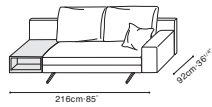

WAKE

WAKE

WAKE STOCK COMPONENTS

C01D0205
Sofa

C01D0201
Armless Sofa

C01D0208 / C01D0209
LAF Sofa / RAF Sofa

C01D0212 + B12D0231
Armless Sofa + Table Component

C01D0213 + B12D0231
Armless Sofa + Table Component

C01D0218 + B12D0231
LAF Sofa + Table Component

C01D0219 + B12D0231
RAF Sofa + Table Component

C01D0222 / C01D0223
LAF Chaise / RAF Chaise

C01D0230
Daybed

C01D0222 + C01D0201 + C01D0201 + C01D0212 + C01D0209 + B12D0231