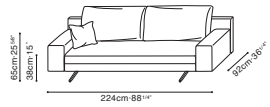

WAKE

WAKE

WAKE STOCK COMPONENTS

C01D0205
Sofa

C01D0201
Armless Sofa

C01D0208 / C01D0209
LAF Sofa / RAF Sofa

C01D0212 + B12D0231
Armless Sofa + Table Component

C01D0213 + B12D0231
Armless Sofa + Table Component

C01D0218 + B12D0231
LAF Sofa + Table Component

C01D0219 + B12D0231
RAF Sofa + Table Component

C01D0222 / C01D0223
LAF Chaise / RAF Chaise

C01D0230
Daybed

C01D0222 + C01D0201 + C01D0201 + C01D0212 + C01D0209 + B12D0231