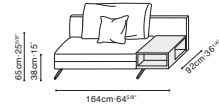

WAKE

WAKE

WAKE STOCK COMPONENTS

C01D0205
Sofa

C01D0201
Armless Sofa

C01D0208 / C01D0209
LAF Sofa / RAF Sofa

C01D0212 + B12D0231
Armless Sofa + Table Component

C01D0213 + B12D0231
Armless Sofa + Table Component

C01D0218 + B12D0231
LAF Sofa + Table Component

C01D0219 + B12D0231
RAF Sofa + Table Component

C01D0222 / C01D0223
LAF Chaise / RAF Chaise

C01D0230
Daybed

C01D0222 + C01D0201 + C01D0201 + C01D0212 + C01D0209 + B12D0231