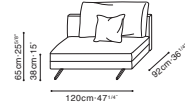

WAKE

WAKE

WAKE STOCK COMPONENTS

C01D0205
Sofa

C01D0201
Armless Sofa

C01D0208 / C01D0209
LAF Sofa / RAF Sofa

C01D0212 + B12D0231
Armless Sofa + Table Component

C01D0213 + B12D0231
Armless Sofa + Table Component

C01D0218 + B12D0231
LAF Sofa + Table Component

C01D0219 + B12D0231
RAF Sofa + Table Component

C01D0222 / C01D0223
LAF Chaise / RAF Chaise

C01D0230
Daybed

C01D0222 + C01D0201 + C01D0201 + C01D0212 + C01D0209 + B12D0231