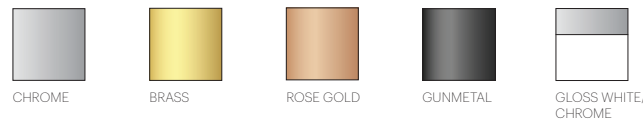

FINISHES

BOLA DISC