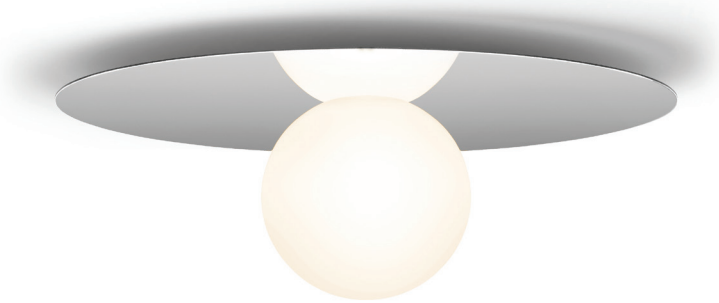

LIGHT CONTROL

Hard-wired, dimmable
Compatible with TRIAC/ELV and 0-10V dimmers

FEATURES

Shade Options: 12"(30cm), 18"(46cm), 22"(55cm), 32"(81.2cm)

SPECIFICATIONS

Voltage: 120V or 240V 50/60Hz. 277V available upon request
Power Consumption: 8W (12", 18"), 15W (22"), 20W (32")
Luminosity: 560 Lumens (12"), 640 Lumens (18"), 1160 Lumens (22"), 1550 Lumens (32")
Luminaire Efficacy: 57 Lumens/Watt
Color Rendition Index: 95 CRI
50K hour lifespan
1 year warranty

CERTIFICATIONS

PACKAGING WEIGHT AND DIMENSIONS

Bola Disc 12	4LBS	15" X 15" X 7"
(Steel Shade)	1.8KG	38cm X 38cm X 18cm
Bola Disc 12	2.4LBS	15" X 15" X 7"
(White Aluminum Shade)	1.1KG	38cm X 38cm X 18cm
Bola Disc 18	8.6LBS	20.75" X 20.75" X 8"
(Steel Shade)	3.9KG	53cm X 53cm X 20cm
Bola Disc 18	6.75LBS	20.75" X 20.75" X 8"
(White Aluminum Shade)	3KG	53cm X 53cm X 20cm
Bola Disc 22	12.25LBS	24" X 24" X 10"
(Steel Shade)	5.6KG	61cm X 61cm X 25cm
Bola Disc 22	9LBS	24" X 24" X 10"
(White Aluminum Shade)	4.1KG	61cm X 61cm X 25cm
Bola Disc 32	23.8LBS	34.5" X 34.5" X 10.5"
(Steel Shade)	10.8KG	87.6cm X 87.6cm X 27cm
Bola Disc 32	17.5LBS	34.5" X 34.5" X 10.5"
(White Aluminum Shade)	7.9KG	87.6cm X 87.6cm X 27cm

NOTES

Custom requests can be considered on volume orders
Gunmetal finish available Spring 2020