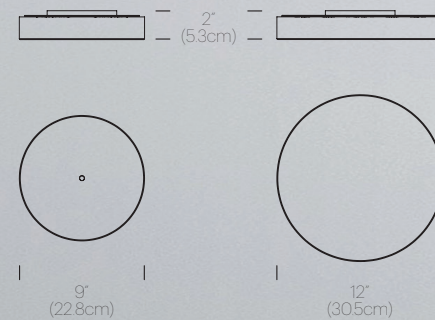

## DIMENSIONS

BOLA DISC 12, 18, 22, 32

**FINISHES**

BOLA DISC

CANOPY

**ROUND**

**MULTI-LIGHT CANOPY DIMENSIONS**

**LINEAR**

## DIMENSIONS

BOLA DISC FLUSH 12, 18, 22, 32