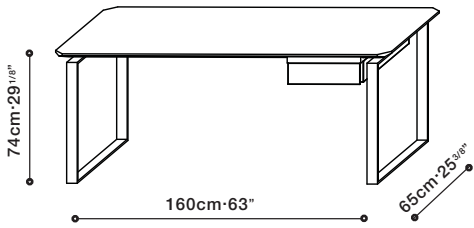

VERGE DESK / TOP: Walnut veneer or matt lacquer. DRAWER: Walnut veneer or matt lacquer. BASE: Black metallic painted steel legs. FINISH OPTIONS: Black Walnut or matte Camel lacquer.

C05A0801

Black Walnut