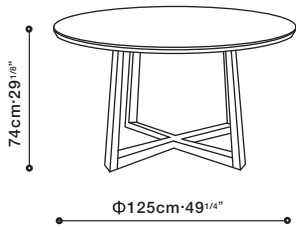

VESSEL / TOP: Oak or Walnut veneered. BASE: Solid Ash. FINISH OPTIONS: Grey Oak, Natural Oak or Brown Walnut.

C0552016

Grey Oak

Brown Walnut

Natural Oak