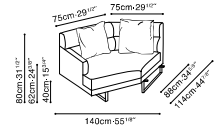

AMOR-35"

35" DEPTH AMOR STOCK COMPONENTS

C01B0104 / C01B0105
LAF Sofa / RAF Sofa

C01B0106 / C01B0107
LAF Sofa / RAF Sofa

C01B0114 / C01B0115
LAF Angle Chaise / RAF Angle Chaise

Darkened Steel Base, Available in :