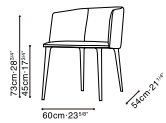

# BALLET SWIVEL DINING

C02F0303 Chair

C02F0304 Chair

C02F0305 Chair

C02F0306 Chair

Darkened Steel Base, Available in:

Pano Silver Cloud (D)  
PANO-01

Leather Eggshell (Q)  
Q-11