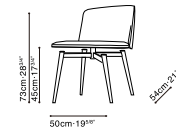

# BALLET SWIVEL DINING

C02F0303 Chair

C02F0304 Chair

C02F0305 Chair

C02F0306 Chair

Darkened Steel Base, Available in:

Pano Silver Cloud (D)  
PANO-01

Leather Eggshell (Q)  
Q-11