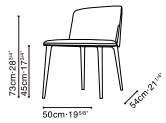

# BALLET SWIVEL DINING

C02F0303 Chair

C02F0304 Chair

C02F0305 Chair

C02F0306 Chair

Darkened Steel Base, Available in:

Pano Silver Cloud (D)  
PANO-01

Leather Eggshell (Q)  
Q-11