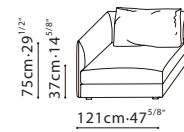

FABRIC VERSION

C01G0109

L - Arm Component (98cm)

L - Arm Component (118cm)