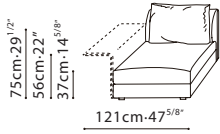

FABRIC VERSION

C01G0101+B12G0122