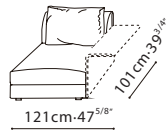

C01G0102+B12G0122