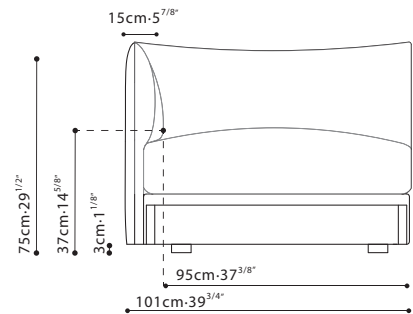

BLOOM / FRAME: The frame is constructed with solid Birch wood, MDF, and plywood reinforcements. It is paired with cross-woven elastic webbing, sinuous springs, and covered with polyurethane foam with fabric lining. The armrest and backrest is constructed with in steel and covered with polyurethane foam and fabric lining. The sofa base comes standard with pre-set metal connectors to prevent sliding. **L-COMPONENT:** Optional and detachable L-shaped side table is constructed in steel, available in leathers. **CUSHION:** Seat and back cushions consists of channeled feather down, polyester fiber padding with high-resilient polyurethane foam center insert. The throw cushion is filled with feather down and polyester fiber. All cushions have hidden zipper closing. **LEGS:** Inset black plastic (ABS) legs giving the sofa a floating visual effect. **UPHOLSTERY:** Available in Fabric (removable via Velcro) or Leather (non-removable).

C01G0116+B12G0122

C01G0117

C01G0118

C01G0119+B12G0123

C01G0120+B12G0123

C01G0121

B12G0122

L - Arm Component (98cm)

B12G0123

L - Arm Component (118cm)

C08G0103

C08G0104

LEATHER VERSION

C01G0101+B12G0122

C01G0102+B12G0122

C01G0103