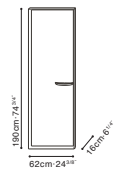

# CHARM

**C07E0401 Mirror**  
Tray default in grey oak  
Black Metal Frame

**C07E0402 Mirror**  
Grey Oak Frame