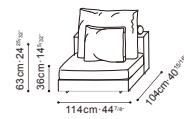

CLOUDS

CLOUDS

CLOUDS STOCK COMPONENTS

C0102201
Corner Sofa

*Corner sofa can serve as either a LAF or RAF Sofa

C0102203 / C0102204
LAF Sofa / RAF Sofa

*Sofa can rotate 90 degrees to create a chaise piece

C0102210
Armless Sofa