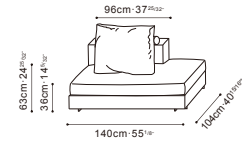

C0102207
RAF Bumper Sofa