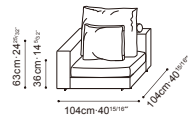

CLOUDS

CLOUDS

CLOUDS STOCK COMPONENTS

C0102201
Corner Sofa

*Corner sofa can serve as either a LAF or RAF Sofa

C0102203 / C0102204
LAF Sofa / RAF Sofa

*Sofa can rotate 90 degrees to create a chaise piece

C0102210
Armless Sofa