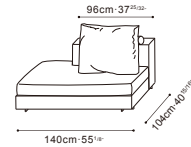

C0102208
LAF Bumper Sofa