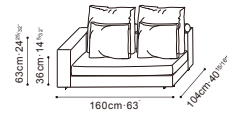

CLOUDS

CLOUDS

CLOUDS STOCK COMPONENTS

C0102201
Corner Sofa

*Corner sofa can serve as either a LAF or RAF Sofa

C0102203 / C0102204
LAF Sofa / RAF Sofa

*Sofa can rotate 90 degrees to create a chaise piece

C0102210
Armless Sofa