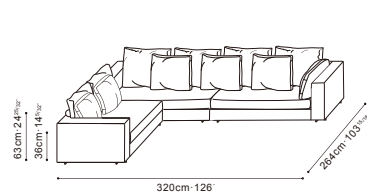

CLOUDS

CLOUDS

CLOUDS STOCK COMPONENTS

C0102201
Corner Sofa

*Corner sofa can serve as either a LAF or RAF Sofa

C0102203 / C0102204
LAF Sofa / RAF Sofa

*Sofa can rotate 90 degrees to create a chaise piece

C0102210
Armless Sofa

C0102211
Ottoman

C0102207
RAF Bumper Sofa

C0102208
LAF Bumper Sofa

SAMPLE CONFIGURATIONS

C0102203 + C0102204 + C0660002

C0102210 + C0102211 + C0102203 + C0102204 + C0660002

C0102203 x2 + C0102204

C0102208 + C0102201 + C0102210 + C0102207 + C0660001