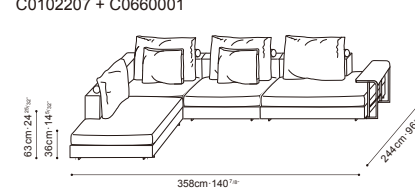

CLOUDS

CLOUDS

CLOUDS STOCK COMPONENTS

C0102201
Corner Sofa

*Corner sofa can serve as either a LAF or RAF Sofa

C0102203 / C0102204
LAF Sofa / RAF Sofa

*Sofa can rotate 90 degrees to create a chaise piece

C0102210
Armless Sofa

C0102211
Ottoman

C0102207
RAF Bumper Sofa

C0102208
LAF Bumper Sofa

SAMPLE CONFIGURATIONS

C0102203 + C0102204 + C0660002

C0102210 + C0102211 + C0102203 + C0102204 + C0660002

C0102203 x2 + C0102204

C0102208 + C0102201 + C0102210 + C0102207 + C0660001