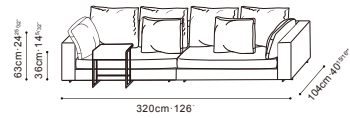

CLOUDS

CLOUDS

CLOUDS STOCK COMPONENTS

C0102201
Corner Sofa

*Corner sofa can serve as either a LAF or RAF Sofa

C0102203 / C0102204
LAF Sofa / RAF Sofa

*Sofa can rotate 90 degrees to create a chaise piece

C0102210
Armless Sofa

C0102211
Ottoman

C0102207
RAF Bumper Sofa

C0102208
LAF Bumper Sofa

SAMPLE CONFIGURATIONS

C0102203 + C0102204 + C0660002

C0102210 + C0102211 + C0102203 + C0102204 + C0660002

C0102203 x2 + C0102204

C0102208 + C0102201 + C0102210 + C0102207 + C0660001