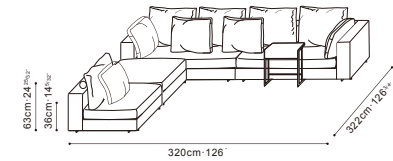

CLOUDS

CLOUDS

CLOUDS STOCK COMPONENTS

C0102201
Corner Sofa

*Corner sofa can serve as either a LAF or RAF Sofa

C0102203 / C0102204
LAF Sofa / RAF Sofa

*Sofa can rotate 90 degrees to create a chaise piece

C0102210
Armless Sofa

C0102211
Ottoman

C0102207
RAF Bumper Sofa

C0102208
LAF Bumper Sofa

SAMPLE CONFIGURATIONS

C0102203 + C0102204 + C0660002

C0102210 + C0102211 + C0102203 + C0102204 + C0660002

C0102203 x2 + C0102204

C0102208 + C0102201 + C0102210 + C0102207 + C0660001