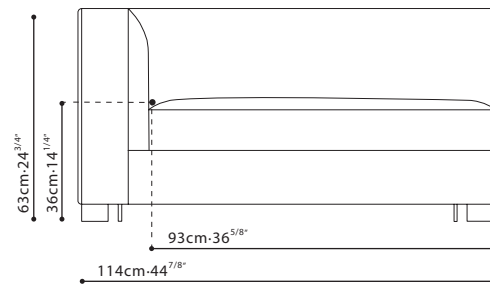

**CLOUDS** / FRAME: Solid Birch ,covered w/fabric lined polyurethane foam. SEAT: Cross-woven elastic webbing supporting seat cushions consisting of high-resilient polyurethane foam wrapped in feather down & polyester fiber. CUSHIONS: Back cushions filled w/channeled feather down w/high-resilient polyurethane foam core. C0802204 filled w/feathered down. FEET: Black metallic painted steel feet w/plastic glides. UPHOLSTERY OPTIONS: Fabric (removable) or Leather (non-removable). Sofa Connectors are Included.