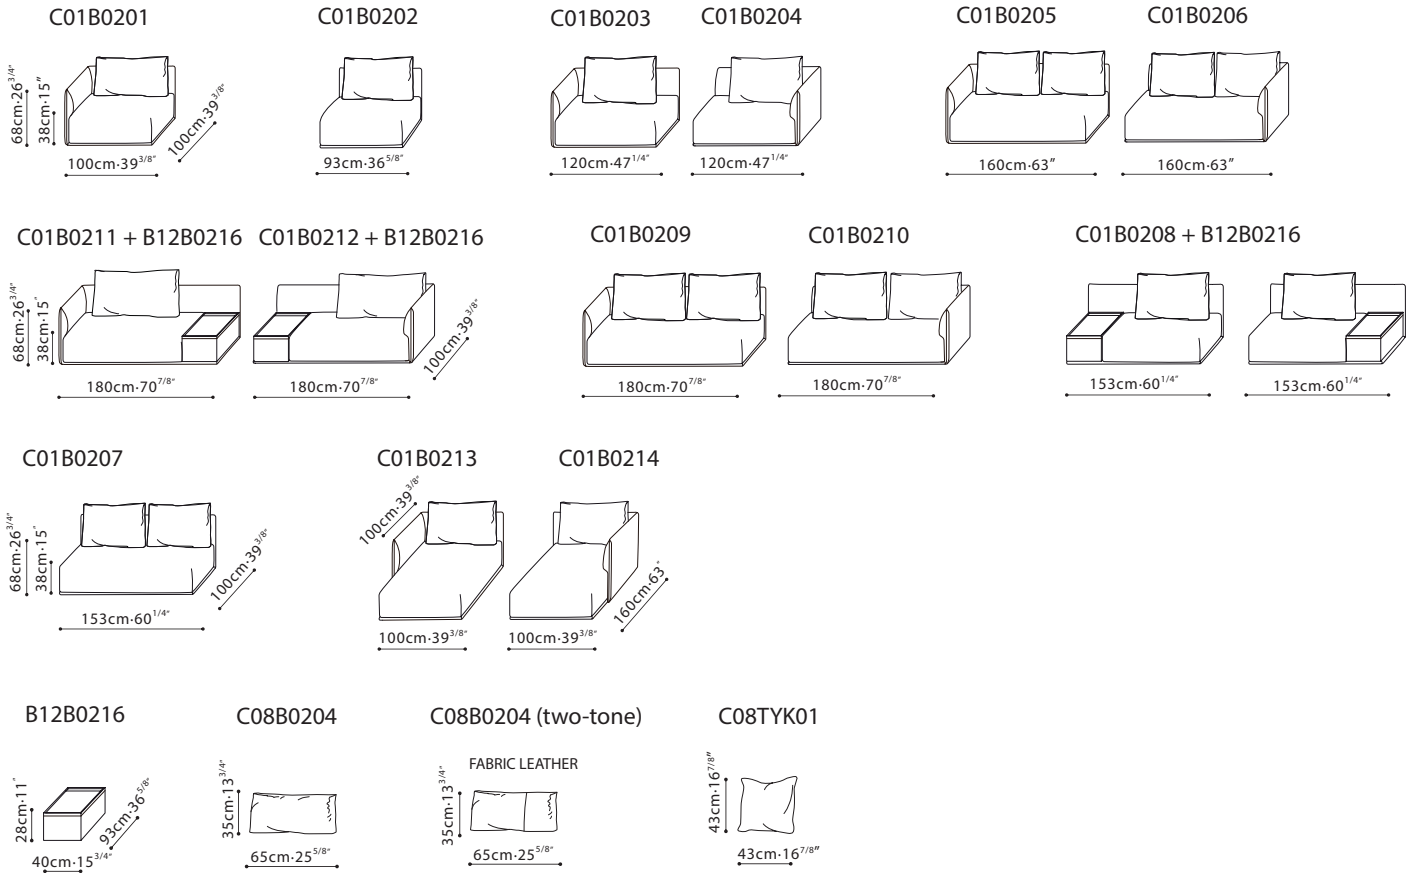

**ELAN-40** / FRAME: Bent exterior steel frame covered w/fabric lined polyurethane foam. SEAT: Solid Birch paired w/cross-woven elastic webbing topped w/high-resilient polyurethane foam topped w/feather down. CUSHIONS: Back cushions filled w/channeled feather down w/high-resilient polyurethane foam core. C08B0204 filled w/feather down & polyester fiber. C08TYK01 filled w/feather down. FEET: inset black ABS plastic feet. TABLE: Free-floating Grey Oak veneered side table. UPHOLSTERY OPTIONS: Fabric (removable), Leather (non-removable) or fabric/leather combo.

- B12B0216 FEATURES:**
- Single drawer with interior tray
  - Cable management channel at back
  - Available in Grey Oak

## LEATHER VERSION

(dotted lines illustrate positioning of stitched seams on leather versions of this sofa)

## RECOMMENDED CUSHIONS

Item Code	
C01B0201	C08B0204*1, and C08TYK01*1
C01B0202	C08B0204*1
C01B0203/04	C08B0204*1, and C08TYK01*1
C01B0205/06	C08B0204*2, and C08TYK01*1
C01B0207	C08B0204*2
C01B0208	C08B0204*1
C01B0209/10	C08B0204*2, and C08TYK01*1
C01B0211/12	C08B0204*1, and C08TYK01*1
C01B0213/14	C08B0204*1, and C08TYK01*1