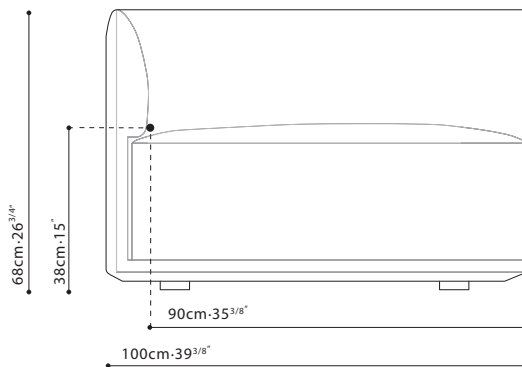

ELAN-40 / FRAME: Bent exterior steel frame covered w/fabric lined polyurethane foam. SEAT: Solid Birch paired w/cross-woven elastic webbing topped w/high-resilient polyurethane foam topped w/feather down. CUSHIONS: Back cushions filled w/channeled feather down w/high-resilient polyurethane foam core. C08B0204 filled w/feather down & polyester fiber. C08TYK01 filled w/feather down. FEET: inset black ABS plastic feet. TABLE: Free-floating Grey Oak veneered side table. UPHOLSTERY OPTIONS: Fabric (removable), Leather (non-removable) or fabric/leather combo.

1. **B12B0216 FEATURES:**
2. Single drawer with interior tray
   - Cable management channel at back
   - Available in Grey Oak