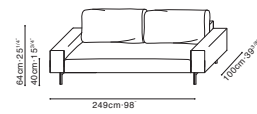

# LOLA

LOLA STOCK COMPONENTS

C01F0801  
Sofa Bed

B12F0802  
High Armrest

B12F0803  
Low Armrest

C01F0801 cannot be used individually and must be always matched with armrests

SAMPLE CONFIGURATIONS

C01F0801 + B12F0802 + B12F0803

C01F0801 + B12F0802 + B12F0803

C01F0801 + B12F0802 x 2

C01F0801 + B12F0803 x 2

Available in:

Luxe Navy (D)  
LUXE-04

Linear Manchester Sand (D)  
LINEAR-01

C01F0801 + B12F0802 + B12F0803

C01F0801 + B12F0802 + B12F0803

	(D) Luxe-04	(D) Linear-01
C01F0801 Sofa Bed	•	•
B12F0802 High Armrest	•	•
B12F0803 Low Armrest	•	•