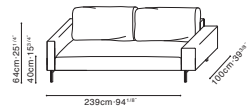

# LOLA

LOLA STOCK COMPONENTS

C01F0801  
Sofa Bed

B12F0802  
High Armrest

B12F0803  
Low Armrest

C01F0801 cannot be used individually and must be always matched with armrests

SAMPLE CONFIGURATIONS

C01F0801 + B12F0802 + B12F0803

C01F0801 + B12F0802 + B12F0803

C01F0801 + B12F0802 x 2

C01F0801 + B12F0803 x 2

Available in:

Luxe Navy (D)  
LUXE-04

Linear Manchester Sand (D)  
LINEAR-01

C01F0801 + B12F0802 + B12F0803

C01F0801 + B12F0802 + B12F0803

	(D) Luxe-04	(D) Linear-01
C01F0801 Sofa Bed	•	•
B12F0802 High Armrest	•	•
B12F0803 Low Armrest	•	•