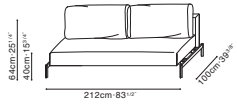

# LOLA

LOLA STOCK COMPONENTS

C01F0801  
Sofa Bed

B12F0802  
High Armrest

B12F0803  
Low Armrest

C01F0801 cannot be used individually and must be always matched with armrests

SAMPLE CONFIGURATIONS

C01F0801 + B12F0802 + B12F0803

C01F0801 + B12F0802 + B12F0803

C01F0801 + B12F0802 x 2

C01F0801 + B12F0803 x 2

Available in:

Luxe Navy (D)  
LUXE-04

Linear Manchester Sand (D)  
LINEAR-01

C01F0801 + B12F0802 + B12F0803

C01F0801 + B12F0802 + B12F0803

	(D) Luxe-04	(D) Linear-01
C01F0801 Sofa Bed	•	•
B12F0802 High Armrest	•	•
B12F0803 Low Armrest	•	•