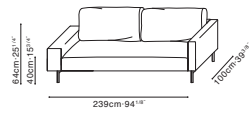

# LOLA

LOLA STOCK COMPONENTS

C01F0801  
Sofa Bed

B12F0802  
High Armrest

B12F0803  
Low Armrest

C01F0801 cannot be used individually and must be always matched with armrests

SAMPLE CONFIGURATIONS

C01F0801 + B12F0802 + B12F0803

C01F0801 + B12F0802 + B12F0803

C01F0801 + B12F0802 x 2

C01F0801 + B12F0803 x 2

Available in:

Luxe Navy (D)  
LUXE-04

Linear Manchester Sand (D)  
LINEAR-01

C01F0801 + B12F0802 + B12F0803

C01F0801 + B12F0802 + B12F0803

	(D) Luxe-04	(D) Linear-01
C01F0801 Sofa Bed	•	•
B12F0802 High Armrest	•	•
B12F0803 Low Armrest	•	•