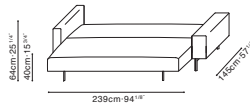

# LOLA

LOLA STOCK COMPONENTS

C01F0801  
Sofa Bed

B12F0802  
High Armrest

B12F0803  
Low Armrest

C01F0801 cannot be used individually and must be always matched with armrests

SAMPLE CONFIGURATIONS

C01F0801 + B12F0802 + B12F0803

C01F0801 + B12F0802 + B12F0803

C01F0801 + B12F0802 x 2

C01F0801 + B12F0803 x 2

Available in:

Luxe Navy (D)  
LUXE-04

Linear Manchester Sand (D)  
LINEAR-01

C01F0801 + B12F0802 + B12F0803

C01F0801 + B12F0802 + B12F0803

	(D) Luxe-04	(D) Linear-01
C01F0801 Sofa Bed	•	•
B12F0802 High Armrest	•	•
B12F0803 Low Armrest	•	•