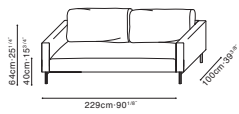

# LOLA

LOLA STOCK COMPONENTS

C01F0801  
Sofa Bed

B12F0802  
High Armrest

B12F0803  
Low Armrest

C01F0801 cannot be used individually and must be always matched with armrests

SAMPLE CONFIGURATIONS

C01F0801 + B12F0802 + B12F0803

C01F0801 + B12F0802 + B12F0803

C01F0801 + B12F0802 x 2

C01F0801 + B12F0803 x 2

Available in:

Luxe Navy (D)  
LUXE-04

Linear Manchester Sand (D)  
LINEAR-01

C01F0801 + B12F0802 + B12F0803

C01F0801 + B12F0802 + B12F0803

	(D) Luxe-04	(D) Linear-01
C01F0801 Sofa Bed	•	•
B12F0802 High Armrest	•	•
B12F0803 Low Armrest	•	•