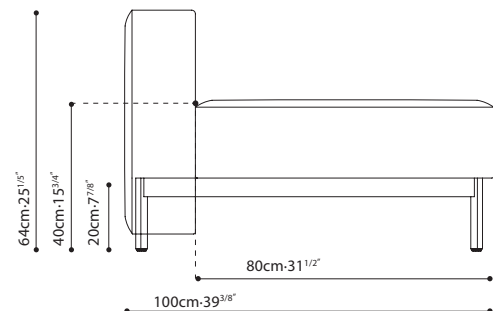

LOLA SOFA BED / FEATURES: A space-saving design that provides for a 3 persons seater sofa or a 2 person sleeper, (bed size of 145*200cm). Comes equipped with a storage bag underneath. **CONSTRUCTION:** Steel Seat and Backrest frame are paired with 16 cm thick pocket spring system, covered with high-resilient polyurethane foam and fabric lining, (with a load bearing of 240KG). Auto steel un-folding mechanism is in place for easy sofa to bed conversion. Solid wood armrests with MDF and plywood reinforcements are covered with polyurethane foam and fabric lining. **ARMREST/UPHOLSTERY:** Optional High Armrest and Low Armrest configurations available, (armrests are interchangeable). Upholstery default in LUXE-04 or LINEAR-01. Covers removable via Velcro. **CUSHIONS:** Back cushions are filled with feather down blend and polyester fiber. Cushions come with hidden zipper closing. **LEGS:** Steel legs are finished in grey metallic paint and capped with plastic glides.

FABRIC VERSION

C01F0801

Sleeper Sofa
(main unit)

B12F0802

Sofa Arm
(Narrow, High)

B12F0803

Sofa Arm
(Wide, Low)

POSSIBLE CONFIGURATIONS :

239cm-94^{1/8}"

C01F0801 + B12F0802 + B12F0803

229cm-90^{1/8}"

C01F0801 + B12F0802 X 2

64cm-25^{1/5}"
40cm-15^{3/4}"

249cm-98"

C01F0801 + B12F0803 X 2

239cm-94^{1/8}"

229cm-90^{1/8}"

249cm-98"

D Grade
LUXE - 04 NAVY

D Grade
LINEAR - 01 SAND