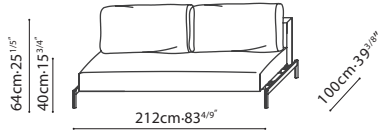

LOLA SOFA BED / FEATURES: A space-saving design that provides for a 3 persons seater sofa or a 2 person sleeper, (bed size of 145*200cm). Comes equipped with a storage bag underneath. **CONSTRUCTION:** Steel Seat and Backrest frame are paired with 16 cm thick pocket spring system, covered with high-resilient polyurethane foam and fabric lining, (with a load bearing of 240KG). Auto steel un-folding mechanism is in place for easy sofa to bed conversion. Solid wood armrests with MDF and plywood reinforcements are covered with polyurethane foam and fabric lining. **ARMREST/UPHOLSTERY:** Optional High Armrest and Low Armrest configurations available, (armrests are interchangeable). Upholstery default in LUXE-04 or LINEAR-01. Covers removable via Velcro. **CUSHIONS:** Back cushions are filled with feather down blend and polyester fiber. Cushions come with hidden zipper closing. **LEGS:** Steel legs are finished in grey metallic paint and capped with plastic glides.

FABRIC VERSION

C01F0801

Sleeper Sofa
(main unit)

B12F0802

Sofa Arm
(Narrow, High)

B12F0803

Sofa Arm
(Wide, Low)

POSSIBLE CONFIGURATIONS :

239cm-94^{1/8}"

C01F0801 + B12F0802 + B12F0803

229cm-90^{1/8}"

C01F0801 + B12F0802 X 2

64cm-25^{1/5}"
40cm-15^{3/4}"

249cm-98"

C01F0801 + B12F0803 X 2

239cm-94^{1/8}"

229cm-90^{1/8}"

249cm-98"

D Grade
LUXE - 04 NAVY

D Grade
LINEAR - 01 SAND