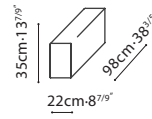

LOLA SOFA BED / FEATURES: A space-saving design that provides for a 3 persons seater sofa or a 2 person sleeper, (bed size of 145*200cm). Comes equipped with a storage bag underneath. **CONSTRUCTION:** Steel Seat and Backrest frame are paired with 16 cm thick pocket spring system, covered with high-resilient polyurethane foam and fabric lining, (with a load bearing of 240KG). Auto steel un-folding mechanism is in place for easy sofa to bed conversion. Solid wood armrests with MDF and plywood reinforcements are covered with polyurethane foam and fabric lining. **ARMREST/UPHOLSTERY:** Optional High Armrest and Low Armrest configurations available, (armrests are interchangeable). Upholstery default in LUXE-04 or LINEAR-01. Covers removable via Velcro. **CUSHIONS:** Back cushions are filled with feather down blend and polyester fiber. Cushions come with hidden zipper closing. **LEGS:** Steel legs are finished in grey metallic paint and capped with plastic glides.

FABRIC VERSION

C01F0801

Sleeper Sofa
(main unit)

B12F0802

Sofa Arm
(Narrow, High)

B12F0803

Sofa Arm
(Wide, Low)

POSSIBLE CONFIGURATIONS :

239cm-94^{1/8}"

C01F0801 + B12F0802 + B12F0803

229cm-90^{1/8}"

C01F0801 + B12F0802 X 2

64cm-25^{1/5}"
40cm-15^{3/4}"

249cm-98"

C01F0801 + B12F0803 X 2

239cm-94^{1/8}"

229cm-90^{1/8}"

249cm-98"

D Grade
LUXE - 04 NAVY

D Grade
LINEAR - 01 SAND