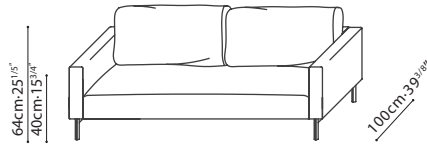

LOLA SOFA BED / FEATURES: A space-saving design that provides for a 3 persons seater sofa or a 2 person sleeper, (bed size of 145*200cm). Comes equipped with a storage bag underneath. **CONSTRUCTION:** Steel Seat and Backrest frame are paired with 16 cm thick pocket spring system, covered with high-resilient polyurethane foam and fabric lining, (with a load bearing of 240KG). Auto steel un-folding mechanism is in place for easy sofa to bed conversion. Solid wood armrests with MDF and plywood reinforcements are covered with polyurethane foam and fabric lining. **ARMREST/UPHOLSTERY:** Optional High Armrest and Low Armrest configurations available, (armrests are interchangeable). Upholstery default in LUXE-04 or LINEAR-01. Covers removable via Velcro. **CUSHIONS:** Back cushions are filled with feather down blend and polyester fiber. Cushions come with hidden zipper closing. **LEGS:** Steel legs are finished in grey metallic paint and capped with plastic glides.

FABRIC VERSION

C01F0801

Sleeper Sofa
(main unit)

B12F0802

Sofa Arm
(Narrow, High)

B12F0803

Sofa Arm
(Wide, Low)

POSSIBLE CONFIGURATIONS :

239cm-94^{1/8}"

C01F0801 + B12F0802 + B12F0803

229cm-90^{1/8}"

C01F0801 + B12F0802 X 2

64cm-25^{1/5}"
40cm-15^{3/4}"

249cm-98"

C01F0801 + B12F0803 X 2

239cm-94^{1/8}"

229cm-90^{1/8}"

249cm-98"

D Grade
LUXE - 04 NAVY

D Grade
LINEAR - 01 SAND