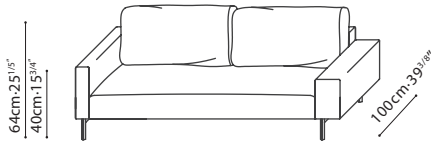

LOLA SOFA BED / FEATURES: A space-saving design that provides for a 3 persons seater sofa or a 2 person sleeper, (bed size of 145*200cm). Comes equipped with a storage bag underneath. **CONSTRUCTION:** Steel Seat and Backrest frame are paired with 16 cm thick pocket spring system, covered with high-resilient polyurethane foam and fabric lining, (with a load bearing of 240KG). Auto steel un-folding mechanism is in place for easy sofa to bed conversion. Solid wood armrests with MDF and plywood reinforcements are covered with polyurethane foam and fabric lining. **ARMREST/UPHOLSTERY:** Optional High Armrest and Low Armrest configurations available, (armrests are interchangeable). Upholstery default in LUXE-04 or LINEAR-01. Covers removable via Velcro. **CUSHIONS:** Back cushions are filled with feather down blend and polyester fiber. Cushions come with hidden zipper closing. **LEGS:** Steel legs are finished in grey metallic paint and capped with plastic glides.

FABRIC VERSION

C01F0801

Sleeper Sofa
(main unit)

B12F0802

Sofa Arm
(Narrow, High)

B12F0803

Sofa Arm
(Wide, Low)

POSSIBLE CONFIGURATIONS :

239cm-94^{1/8}"

C01F0801 + B12F0802 + B12F0803

229cm-90^{1/8}"

C01F0801 + B12F0802 X 2

64cm-25^{1/5}"
40cm-15^{3/4}"

249cm-98"

C01F0801 + B12F0803 X 2

239cm-94^{1/8}"

229cm-90^{1/8}"

249cm-98"

D Grade
LUXE - 04 NAVY

D Grade
LINEAR - 01 SAND