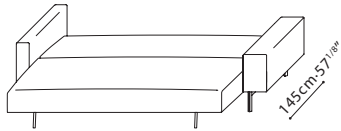

LOLA SOFA BED / FEATURES: A space-saving design that provides for a 3 persons seater sofa or a 2 person sleeper, (bed size of 145*200cm). Comes equipped with a storage bag underneath. **CONSTRUCTION:** Steel Seat and Backrest frame are paired with 16 cm thick pocket spring system, covered with high-resilient polyurethane foam and fabric lining, (with a load bearing of 240KG). Auto steel un-folding mechanism is in place for easy sofa to bed conversion. Solid wood armrests with MDF and plywood reinforcements are covered with polyurethane foam and fabric lining. **ARMREST/UPHOLSTERY:** Optional High Armrest and Low Armrest configurations available, (armrests are interchangeable). Upholstery default in LUXE-04 or LINEAR-01. Covers removable via Velcro. **CUSHIONS:** Back cushions are filled with feather down blend and polyester fiber. Cushions come with hidden zipper closing. **LEGS:** Steel legs are finished in grey metallic paint and capped with plastic glides.

FABRIC VERSION

C01F0801

Sleeper Sofa
(main unit)

B12F0802

Sofa Arm
(Narrow, High)

B12F0803

Sofa Arm
(Wide, Low)

POSSIBLE CONFIGURATIONS :

239cm-94^{1/8}"

C01F0801 + B12F0802 + B12F0803

229cm-90^{1/8}"

C01F0801 + B12F0802 X 2

64cm-25^{1/5}"
40cm-15^{3/4}"

249cm-98"

C01F0801 + B12F0803 X 2

239cm-94^{1/8}"

229cm-90^{1/8}"

249cm-98"

D Grade
LUXE - 04 NAVY

D Grade
LINEAR - 01 SAND