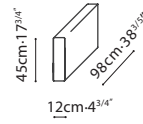

LOLA SOFA BED / FEATURES: A space-saving design that provides for a 3 persons seater sofa or a 2 person sleeper, (bed size of 145*200cm). Comes equipped with a storage bag underneath. **CONSTRUCTION:** Steel Seat and Backrest frame are paired with 16 cm thick pocket spring system, covered with high-resilient polyurethane foam and fabric lining, (with a load bearing of 240KG). Auto steel un-folding mechanism is in place for easy sofa to bed conversion. Solid wood armrests with MDF and plywood reinforcements are covered with polyurethane foam and fabric lining. **ARMREST/UPHOLSTERY:** Optional High Armrest and Low Armrest configurations available, (armrests are interchangeable). Upholstery default in LUXE-04 or LINEAR-01. Covers removable via Velcro. **CUSHIONS:** Back cushions are filled with feather down blend and polyester fiber. Cushions come with hidden zipper closing. **LEGS:** Steel legs are finished in grey metallic paint and capped with plastic glides.

FABRIC VERSION

C01F0801

Sleeper Sofa
(main unit)

B12F0802

Sofa Arm
(Narrow, High)

B12F0803

Sofa Arm
(Wide, Low)

POSSIBLE CONFIGURATIONS :

239cm-94^{1/8}"

C01F0801 + B12F0802 + B12F0803

229cm-90^{1/8}"

C01F0801 + B12F0802 X 2

64cm-25^{1/5}"
40cm-15^{3/4}"

249cm-98"

C01F0801 + B12F0803 X 2

239cm-94^{1/8}"

229cm-90^{1/8}"

249cm-98"

D Grade
LUXE - 04 NAVY

D Grade
LINEAR - 01 SAND