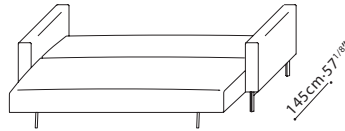

LOLA SOFA BED / FEATURES: A space-saving design that provides for a 3 persons seater sofa or a 2 person sleeper, (bed size of 145*200cm). Comes equipped with a storage bag underneath. **CONSTRUCTION:** Steel Seat and Backrest frame are paired with 16 cm thick pocket spring system, covered with high-resilient polyurethane foam and fabric lining, (with a load bearing of 240KG). Auto steel un-folding mechanism is in place for easy sofa to bed conversion. Solid wood armrests with MDF and plywood reinforcements are covered with polyurethane foam and fabric lining. **ARMREST/UPHOLSTERY:** Optional High Armrest and Low Armrest configurations available, (armrests are interchangeable). Upholstery default in LUXE-04 or LINEAR-01. Covers removable via Velcro. **CUSHIONS:** Back cushions are filled with feather down blend and polyester fiber. Cushions come with hidden zipper closing. **LEGS:** Steel legs are finished in grey metallic paint and capped with plastic glides.

FABRIC VERSION

C01F0801

Sleeper Sofa
(main unit)

B12F0802

Sofa Arm
(Narrow, High)

B12F0803

Sofa Arm
(Wide, Low)

POSSIBLE CONFIGURATIONS :

239cm-94^{1/8}"

C01F0801 + B12F0802 + B12F0803

229cm-90^{1/8}"

C01F0801 + B12F0802 X 2

64cm-25^{1/5}"
40cm-15^{3/4}"

249cm-98"

C01F0801 + B12F0803 X 2

239cm-94^{1/8}"

229cm-90^{1/8}"

249cm-98"

D Grade
LUXE - 04 NAVY

D Grade
LINEAR - 01 SAND