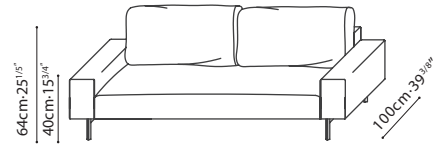

LOLA SOFA BED / FEATURES: A space-saving design that provides for a 3 persons seater sofa or a 2 person sleeper, (bed size of 145*200cm). Comes equipped with a storage bag underneath. **CONSTRUCTION:** Steel Seat and Backrest frame are paired with 16 cm thick pocket spring system, covered with high-resilient polyurethane foam and fabric lining, (with a load bearing of 240KG). Auto steel un-folding mechanism is in place for easy sofa to bed conversion. Solid wood armrests with MDF and plywood reinforcements are covered with polyurethane foam and fabric lining. **ARMREST/UPHOLSTERY:** Optional High Armrest and Low Armrest configurations available, (armrests are interchangeable). Upholstery default in LUXE-04 or LINEAR-01. Covers removable via Velcro. **CUSHIONS:** Back cushions are filled with feather down blend and polyester fiber. Cushions come with hidden zipper closing. **LEGS:** Steel legs are finished in grey metallic paint and capped with plastic glides.

FABRIC VERSION

C01F0801

Sleeper Sofa
(main unit)

B12F0802

Sofa Arm
(Narrow, High)

B12F0803

Sofa Arm
(Wide, Low)

POSSIBLE CONFIGURATIONS :

239cm-94^{1/8}"

C01F0801 + B12F0802 + B12F0803

229cm-90^{1/8}"

C01F0801 + B12F0802 X 2

64cm-25^{1/5}"
40cm-15^{3/4}"

249cm-98"

C01F0801 + B12F0803 X 2

239cm-94^{1/8}"

229cm-90^{1/8}"

249cm-98"

D Grade
LUXE - 04 NAVY

D Grade
LINEAR - 01 SAND