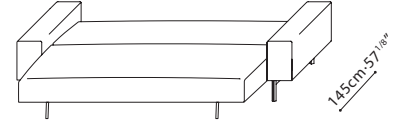

LOLA SOFA BED / FEATURES: A space-saving design that provides for a 3 persons seater sofa or a 2 person sleeper, (bed size of 145*200cm). Comes equipped with a storage bag underneath. **CONSTRUCTION:** Steel Seat and Backrest frame are paired with 16 cm thick pocket spring system, covered with high-resilient polyurethane foam and fabric lining, (with a load bearing of 240KG). Auto steel un-folding mechanism is in place for easy sofa to bed conversion. Solid wood armrests with MDF and plywood reinforcements are covered with polyurethane foam and fabric lining. **ARMREST/UPHOLSTERY:** Optional High Armrest and Low Armrest configurations available, (armrests are interchangeable). Upholstery default in LUXE-04 or LINEAR-01. Covers removable via Velcro. **CUSHIONS:** Back cushions are filled with feather down blend and polyester fiber. Cushions come with hidden zipper closing. **LEGS:** Steel legs are finished in grey metallic paint and capped with plastic glides.

FABRIC VERSION

C01F0801

Sleeper Sofa
(main unit)

B12F0802

Sofa Arm
(Narrow, High)

B12F0803

Sofa Arm
(Wide, Low)

POSSIBLE CONFIGURATIONS :

239cm-94^{1/8}"

C01F0801 + B12F0802 + B12F0803

229cm-90^{1/8}"

C01F0801 + B12F0802 X 2

64cm-25^{1/5}"
40cm-15^{3/4}"

249cm-98"

C01F0801 + B12F0803 X 2

239cm-94^{1/8}"

229cm-90^{1/8}"

249cm-98"

D Grade
LUXE - 04 NAVY

D Grade
LINEAR - 01 SAND