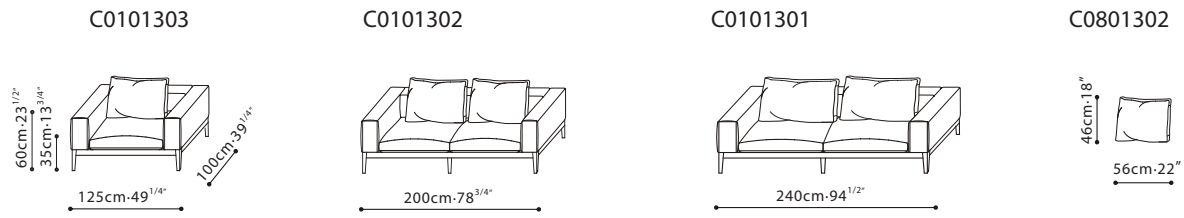

MOODIE / FRAME: Solid Birch arm and backrests covered w/fabric lined polyurethane foam. SEAT: Steel seat frame paired w/cross-woven elastic webbing & sinuous springs supporting seat cushions consisting of high-resilient polyurethane foam wrapped in feather down & polyester fiber. CUSHIONS: Back cushions filled w/feather down and polyester fiber. Toss pillow filled w/feather down. BASE: Solid Ash in Grey Oak finish. UPHOLSTERY OPTIONS: Non-removable fabric or Non-removable leather.

FABRIC VERSION

LEATHER VERSION

*No stitched seam on the front of defaulted back cushions.

(dotted lines illustrate positioning of stitched seams on leather versions of this sofa)

RECOMMENDED CUSHIONS

Item Code	
C0101301	C0801302*2
C0101302	C0801302*2
C0101303	C0801302*1