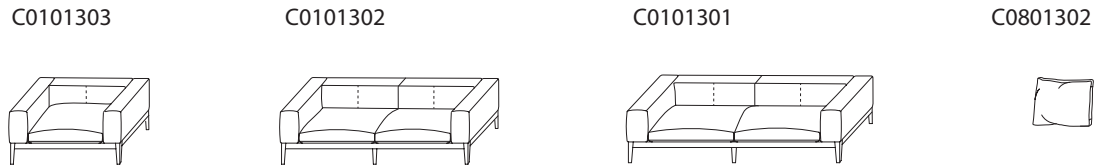

MOODIE / FRAME: Solid Birch arm and backrests covered w/fabric lined polyurethane foam. SEAT: Steel seat frame paired w/cross-woven elastic webbing & sinuous springs supporting seat cushions consisting of high-resilient polyurethane foam wrapped in feather down & polyester fiber. CUSHIONS: Back cushions filled w/feather down and polyester fiber. Toss pillow filled w/feather down. BASE: Solid Ash in Grey Oak finish. UPHOLSTERY OPTIONS: Non-removable fabric or Non-removable leather.

FABRIC VERSION

LEATHER VERSION

*No stitched seam on the front of defaulted back cushions.

(dotted lines illustrate positioning of stitched seams on leather versions of this sofa)

RECOMMENDED CUSHIONS

Item Code	
C0101301	C0801302*2
C0101302	C0801302*2
C0101303	C0801302*1