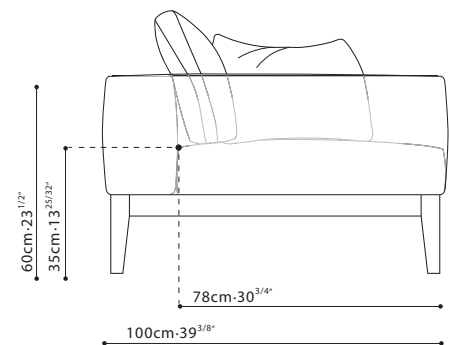

MOODIE / FRAME: Solid Birch arm and backrests covered w/fabric lined polyurethane foam. SEAT: Steel seat frame paired w/cross-woven elastic webbing & sinuous springs supporting seat cushions consisting of high-resilient polyurethane foam wrapped in feather down & polyester fiber. CUSHIONS: Back cushions filled w/feather down and polyester fiber. Toss pillow filled w/feather down. BASE: Solid Ash in Grey Oak finish. UPHOLSTERY OPTIONS: Non-removable fabric or Non-removable leather.

FABRIC VERSION

LEATHER VERSION

*No stitched seam on the front of defaulted back cushions.

(dotted lines illustrate positioning of stitched seams on leather versions of this sofa)

RECOMMENDED CUSHIONS

Item Code	
C0101301	C0801302*2
C0101302	C0801302*2
C0101303	C0801302*1