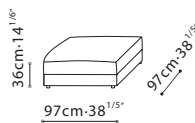

C01E0606

For optional Leather Backrest please refer to B12E0610

C01E0604

C01E0605

For optional Leather Backrest and Armrest please refer to B12E0609

C01E0607

C01E0608

B12E0609

Adding this pieces will add 1.25" or 3cm to overall length
Available in Black Leather Strap or Mustard Yellow Leather Strap

B12E0610

Adding this pieces will add 1.25" or 3cm to overall length
Available in Black Leather Strap or Mustard Yellow Leather Strap