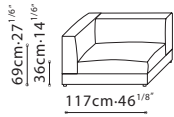

COMPONENTS

C01E0601