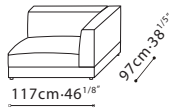

COMPONENTS

C01E0601

C01E0602

For optional Leather Backrest please refer to B12E0609
For optional Leather Armrest please refer to B12E0610

C01E0603

For optional Leather Backrest please refer to B12E0610

C01E0606

For optional Leather Backrest please refer to B12E0610

C01E0604

C01E0605

For optional Leather Backrest and Armrest please refer to B12E0609

C01E0607

C01E0608

B12E0609

Adding this pieces will add 1.25" or 3cm to overall length
Available in Black Leather Strap or Mustard Yellow Leather Strap

B12E0610

Adding this pieces will add 1.25" or 3cm to overall length
Available in Black Leather Strap or Mustard Yellow Leather Strap

C08E0601

C08E0602

C08TYK01

SIDE VIEW

with Leather Strap

without Leather Strap