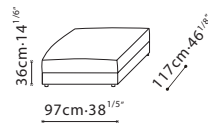

C01E0606

For optional Leather Backrest please refer to B12E0610

C01E0604

C01E0605

For optional Leather Backrest and Armrest please refer to B12E0609

C01E0607

C01E0608

B12E0609

Adding this pieces will add 1.25" or 3cm to overall length
Available in Black Leather Strap or Mustard Yellow Leather Strap

B12E0610

Adding this pieces will add 1.25" or 3cm to overall length
Available in Black Leather Strap or Mustard Yellow Leather Strap