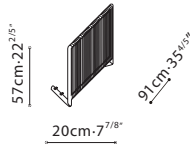

C01E0606

For optional Leather Backrest please refer to B12E0610

C01E0604

C01E0605

For optional Leather Backrest and Armrest please refer to B12E0609

C01E0607

C01E0608

B12E0609

Adding this pieces will add 1.25" or 3cm to overall length
Available in Black Leather Strap or Mustard Yellow Leather Strap

B12E0610

Adding this pieces will add 1.25" or 3cm to overall length
Available in Black Leather Strap or Mustard Yellow Leather Strap