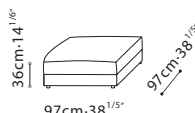

C01E0606

For optional Leather Backrest please refer to B12E0610

C01E0604

C01E0605

For optional Leather Backrest and Armrest please refer to B12E0609

C01E0607

C01E0608

B12E0609

Adding this pieces will add 1.25" or 3cm to overall length
Available in Black Leather Strap or Mustard Yellow Leather Strap

B12E0610

Adding this pieces will add 1.25" or 3cm to overall length
Available in Black Leather Strap or Mustard Yellow Leather Strap