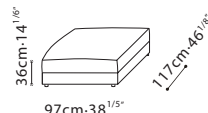

C01E0606

For optional Leather Backrest please refer to B12E0610

C01E0604

C01E0605

For optional Leather Backrest and Armrest please refer to B12E0609

C01E0607

C01E0608

B12E0609

Adding this pieces will add 1.25" or 3cm to overall length
Available in Black Leather Strap or Mustard Yellow Leather Strap

B12E0610

Adding this pieces will add 1.25" or 3cm to overall length
Available in Black Leather Strap or Mustard Yellow Leather Strap