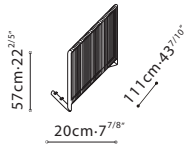

C01E0606

For optional Leather Backrest please refer to B12E0610

C01E0604

C01E0605

For optional Leather Backrest and Armrest please refer to B12E0609

C01E0607

C01E0608

B12E0609

Adding this pieces will add 1.25" or 3cm to overall length
Available in Black Leather Strap or Mustard Yellow Leather Strap

B12E0610

Adding this pieces will add 1.25" or 3cm to overall length
Available in Black Leather Strap or Mustard Yellow Leather Strap