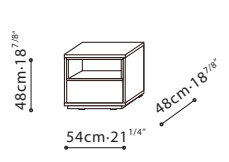

SPECS

PIXEL / STRUCTURE/FRAME: Exterior finish is available in matte Tuscan Tan lacquer or matte Denim Grey lacquer. Interior is finished in Driftwood melamine. Tempered transparent glass shelves are applicable for C0400202, C0400209, C0400210 and C0400217. Downwards flap opening doors are applicable for C0400202 and C0400209. **LEGS:** Black metallic painted steel base for C0400202, C0400209, C0400210 and C0400217. Hidden wood base for C0400203, C0400205, C0400218 and C0400219. Both base options, (black metallic painted steel and hidden wood base), are available for C0400220. **HARDWARE:** Door hinges come with dampers. Full extension push-pull drawer runners. Damper hinge for flap doors with decelerated opening are applicable for C0400202 and C0400209.

C0400219