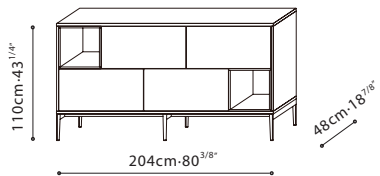

PIXEL / STRUCTURE/FRAME: Exterior finish is available in matte Tuscan Tan lacquer or matte Denim Grey lacquer. Interior is finished in Driftwood melamine. Tempered transparent glass shelves are applicable for C0400202, C0400209, C0400210 and C0400217. Downwards flap opening doors are applicable for C0400202 and C0400209. **LEGS:** Black metallic painted steel base for C0400202, C0400209, C0400210 and C0400217. Hidden wood base for C0400203, C0400205, C0400218 and C0400219. Both base options, (black metallic painted steel and hidden wood base), are available for C0400220. **HARDWARE:** Door hinges come with dampers. Full extension push-pull drawer runners. Damper hinge for flap doors with decelerated opening are applicable for C0400202 and C0400209.

C0400202