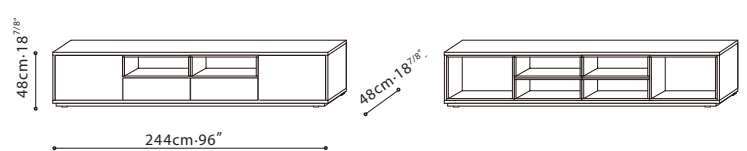

SPECS

PIXEL / STRUCTURE/FRAME: Exterior finish is available in matte Tuscan Tan lacquer or matte Denim Grey lacquer. Interior is finished in Driftwood melamine. Tempered transparent glass shelves are applicable for C0400202, C0400209, C0400210 and C0400217. Downwards flap opening doors are applicable for C0400202 and C0400209. **LEGS:** Black metallic painted steel base for C0400202, C0400209, C0400210 and C0400217. Hidden wood base for C0400203, C0400205, C0400218 and C0400219. Both base options, (black metallic painted steel and hidden wood base), are available for C0400220. **HARDWARE:** Door hinges come with dampers. Full extension push-pull drawer runners. Damper hinge for flap doors with decelerated opening are applicable for C0400202 and C0400209.

C0400203