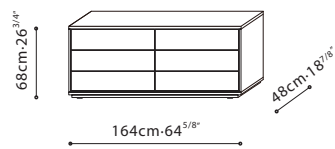

SPECS

PIXEL / STRUCTURE/FRAME: Exterior finish is available in matte Tuscan Tan lacquer or matte Denim Grey lacquer. Interior is finished in Driftwood melamine. Tempered transparent glass shelves are applicable for C0400202, C0400209, C0400210 and C0400217. Downwards flap opening doors are applicable for C0400202 and C0400209. **LEGS:** Black metallic painted steel base for C0400202, C0400209, C0400210 and C0400217. Hidden wood base for C0400203, C0400205, C0400218 and C0400219. Both base options, (black metallic painted steel and hidden wood base), are available for C0400220. **HARDWARE:** Door hinges come with dampers. Full extension push-pull drawer runners. Damper hinge for flap doors with decelerated opening are applicable for C0400202 and C0400209.

C0400205