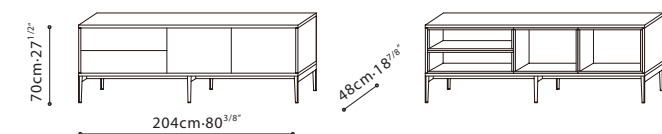

C0400220 (High feet)