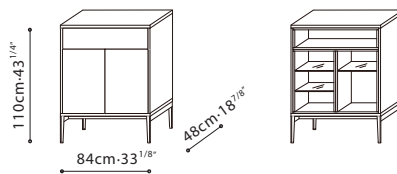

SPECS

PIXEL / STRUCTURE/FRAME: Exterior finish is available in matte Tuscan Tan lacquer or matte Denim Grey lacquer. Interior is finished in Driftwood melamine. Tempered transparent glass shelves are applicable for C0400202, C0400209, C0400210 and C0400217. Downwards flap opening doors are applicable for C0400202 and C0400209. **LEGS:** Black metallic painted steel base for C0400202, C0400209, C0400210 and C0400217. Hidden wood base for C0400203, C0400205, C0400218 and C0400219. Both base options, (black metallic painted steel and hidden wood base), are available for C0400220. **HARDWARE:** Door hinges come with dampers. Full extension push-pull drawer runners. Damper hinge for flap doors with decelerated opening are applicable for C0400202 and C0400209.

C0400217