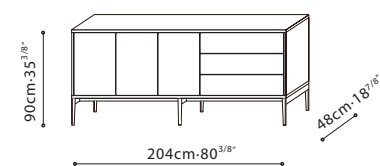

SPECS

PIXEL / STRUCTURE/FRAME: Exterior finish is available in matte Tuscan Tan lacquer or matte Denim Grey lacquer. Interior is finished in Driftwood melamine. Tempered transparent glass shelves are applicable for C0400202, C0400209, C0400210 and C0400217. Downwards flap opening doors are applicable for C0400202 and C0400209. **LEGS:** Black metallic painted steel base for C0400202, C0400209, C0400210 and C0400217. Hidden wood base for C0400203, C0400205, C0400218 and C0400219. Both base options, (black metallic painted steel and hidden wood base), are available for C0400220. **HARDWARE:** Door hinges come with dampers. Full extension push-pull drawer runners. Damper hinge for flap doors with decelerated opening are applicable for C0400202 and C0400209.

C0400210