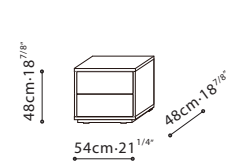

SPECS

PIXEL / STRUCTURE/FRAME: Exterior finish is available in matte Tuscan Tan lacquer or matte Denim Grey lacquer. Interior is finished in Driftwood melamine. Tempered transparent glass shelves are applicable for C0400202, C0400209, C0400210 and C0400217. Downwards flap opening doors are applicable for C0400202 and C0400209. **LEGS:** Black metallic painted steel base for C0400202, C0400209, C0400210 and C0400217. Hidden wood base for C0400203, C0400205, C0400218 and C0400219. Both base options, (black metallic painted steel and hidden wood base), are available for C0400220. **HARDWARE:** Door hinges come with dampers. Full extension push-pull drawer runners. Damper hinge for flap doors with decelerated opening are applicable for C0400202 and C0400209.

C0400218