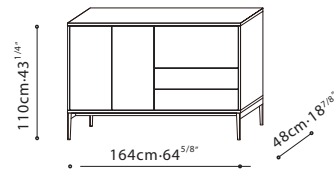

SPECS

PIXEL / STRUCTURE/FRAME: Exterior finish is available in matte Tuscan Tan lacquer or matte Denim Grey lacquer. Interior is finished in Driftwood melamine. Tempered transparent glass shelves are applicable for C0400202, C0400209, C0400210 and C0400217. Downwards flap opening doors are applicable for C0400202 and C0400209. **LEGS:** Black metallic painted steel base for C0400202, C0400209, C0400210 and C0400217. Hidden wood base for C0400203, C0400205, C0400218 and C0400219. Both base options, (black metallic painted steel and hidden wood base), are available for C0400220. **HARDWARE:** Door hinges come with dampers. Full extension push-pull drawer runners. Damper hinge for flap doors with decelerated opening are applicable for C0400202 and C0400209.

C0400209