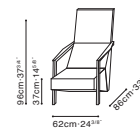

QING TASK CHAIR

C02D0707 Chair

Darkened Steel Frame, Available in:

Twill Chelsea Grey (D)
Twill-02

Leather Dark Brown (R)
R-04

Leather Camel (R)
RS-30

PUZZLE

C02F0401 Chair