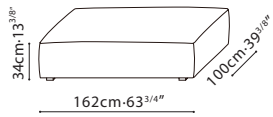

FABRIC VERSION

C01C0139

*Please note that LAF/RAF Armrests are not interchangeable arms, hence the reason we have different skus for Left vs. Right.

*Natural marble pattern may vary.

LEATHER VERSION

C01C0135

(dotted lines illustrate positioning of stitched seams on leather versions of this sofa)