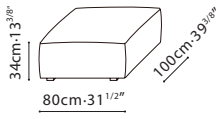

FABRIC VERSION

C01C0136

*Please note that LAF/RAF Armrests are not interchangeable arms, hence the reason we have different skus for Left vs. Right.

*Natural marble pattern may vary.

LEATHER VERSION

C01C0135

(dotted lines illustrate positioning of stitched seams on leather versions of this sofa)