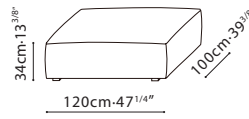

FABRIC VERSION

C01C0138

*Please note that LAF/RAF Armrests are not interchangeable arms, hence the reason we have different skus for Left vs. Right.

*Natural marble pattern may vary.

LEATHER VERSION

C01C0135

(dotted lines illustrate positioning of stitched seams on leather versions of this sofa)