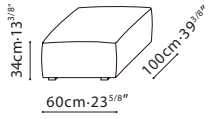

FABRIC VERSION

C01C0135

*Please note that LAF/RAF Armrests are not interchangeable arms, hence the reason we have different skus for Left vs. Right.

*Natural marble pattern may vary.

LEATHER VERSION

C01C0135

(dotted lines illustrate positioning of stitched seams on leather versions of this sofa)