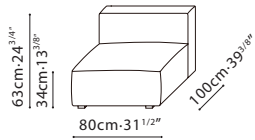

FABRIC VERSION

C01C0131