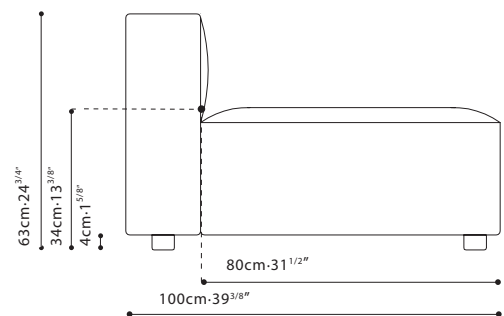

RUBIX / FRAME: Corner blocked, solid Birch wood frame with MDF and plywood reinforcements. Back rest structure is covered with polyurethane foam, feather down, polyester fiber, and fabric lining. **SEATS:** Tight Seat design consists of solid birch base, paired with cross woven elastic webbing. Seats also include high-resilient polyurethane foam topped with feather down and polyester fiber. **SOFA BASE:** Sofa base comes standard with pre-set metal connectors. **CUSHIONS:** Back cushion C08C0104 and C08C0105 are filled with feather down only. C08C0106 is filled with polyurethane foam and fiber. C08C0107 back rest in steel frame and polyurethane foam, with skid resistant bottom lining. All cushions have hidden zipper closing. **BASE:** Inset black plastic (ABS) legs giving the sofa a "floating" effect. **UPHOLSTERY:** Available in both fabric and leather upholstery. Inlay piping detail is always Black. Fabric covers are removable, Leather covers are non-removable. Sofa Connectors are Included.