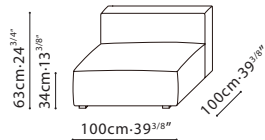

FABRIC VERSION

C01C0132

*Please note that LAF/RAF Armrests are not interchangeable arms, hence the reason we have different skus for Left vs. Right.

*Natural marble pattern may vary.

LEATHER VERSION

C01C0135

(dotted lines illustrate positioning of stitched seams on leather versions of this sofa)