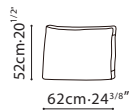

FABRIC VERSION

*Please note that LAF/RAF Armrests are not interchangeable arms, hence the reason we have different skus for Left vs. Right.

C08C0104

*Natural marble pattern may vary.

LEATHER VERSION

C01C0135

(dotted lines illustrate positioning of stitched seams on leather versions of this sofa)