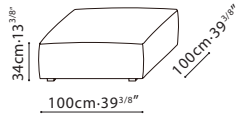

FABRIC VERSION

C01C0137

*Please note that LAF/RAF Armrests are not interchangeable arms, hence the reason we have different skus for Left vs. Right.

*Natural marble pattern may vary.

LEATHER VERSION

C01C0135

(dotted lines illustrate positioning of stitched seams on leather versions of this sofa)