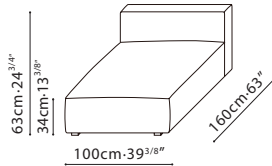

FABRIC VERSION

C01C0134

*Please note that LAF/RAF Armrests are not interchangeable arms, hence the reason we have different skus for Left vs. Right.

*Natural marble pattern may vary.

LEATHER VERSION

C01C0135

(dotted lines illustrate positioning of stitched seams on leather versions of this sofa)