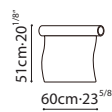

FABRIC VERSION

*Please note that LAF/RAF Armrests are not interchangeable arms, hence the reason we have different skus for Left vs. Right.

C08C0106

*Natural marble pattern may vary.

LEATHER VERSION

C01C0135

(dotted lines illustrate positioning of stitched seams on leather versions of this sofa)