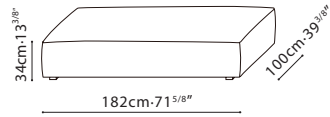

FABRIC VERSION

C01C0140

*Please note that LAF/RAF Armrests are not interchangeable arms, hence the reason we have different skus for Left vs. Right.

*Natural marble pattern may vary.

LEATHER VERSION

C01C0135

(dotted lines illustrate positioning of stitched seams on leather versions of this sofa)