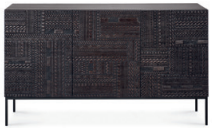

Tabwa sideboard

	length	teak off black 
3 doors	150 cm 59"	12188
4 doors	200 cm 78.5"	12189
width x height: 45 x 85 cm 17.5" x 33.5"		

teak off black + black metal legs

3 doors

teak off black + black metal legs

4 doors

Graphic sideboard

	length	teak black 
3 doors	168 cm 66"	10062
4 doors	224 cm 88"	10061
width x height: 45 cm x 80 cm 17.5" x 31.5"		

teak black + black metal legs

3 doors

teak black + black metal legs