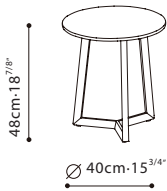

SPECS

TERI / TOP: Table Base is constructed in solid Ash Wood and finished in Grey Oak. **TOP:** Available in Grey Oak veneer, Natural Oak or Black Ceramic.

C06F0401

C06F0402

C06F0403

C06F0404

Grey Oak

Black Ceramic