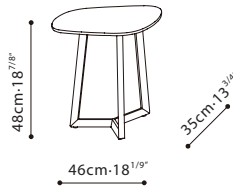

SPECS

TERI / TOP: Table Base is constructed in solid Ash Wood and finished in Grey Oak. **TOP:** Available in Grey Oak veneer, Natural Oak or Black Ceramic.

C06F0401

C06F0402

C06F0403

C06F0404

Grey Oak

Black Ceramic