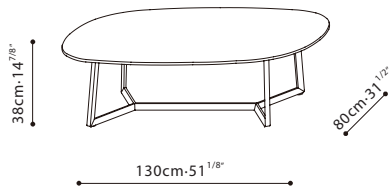

SPECS

TERI / TOP: Table Base is constructed in solid Ash Wood and finished in Grey Oak. **TOP:** Available in Grey Oak veneer, Natural Oak or Black Ceramic.

C06F0401

C06F0402

C06F0403

C06F0404

Grey Oak

Black Ceramic