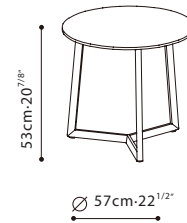

SPECS

TERI / TOP: Table Base is constructed in solid Ash Wood and finished in Grey Oak. **TOP:** Available in Grey Oak veneer, Natural Oak or Black Ceramic.

C06F0401

C06F0402

C06F0403

C06F0404

Grey Oak

Black Ceramic